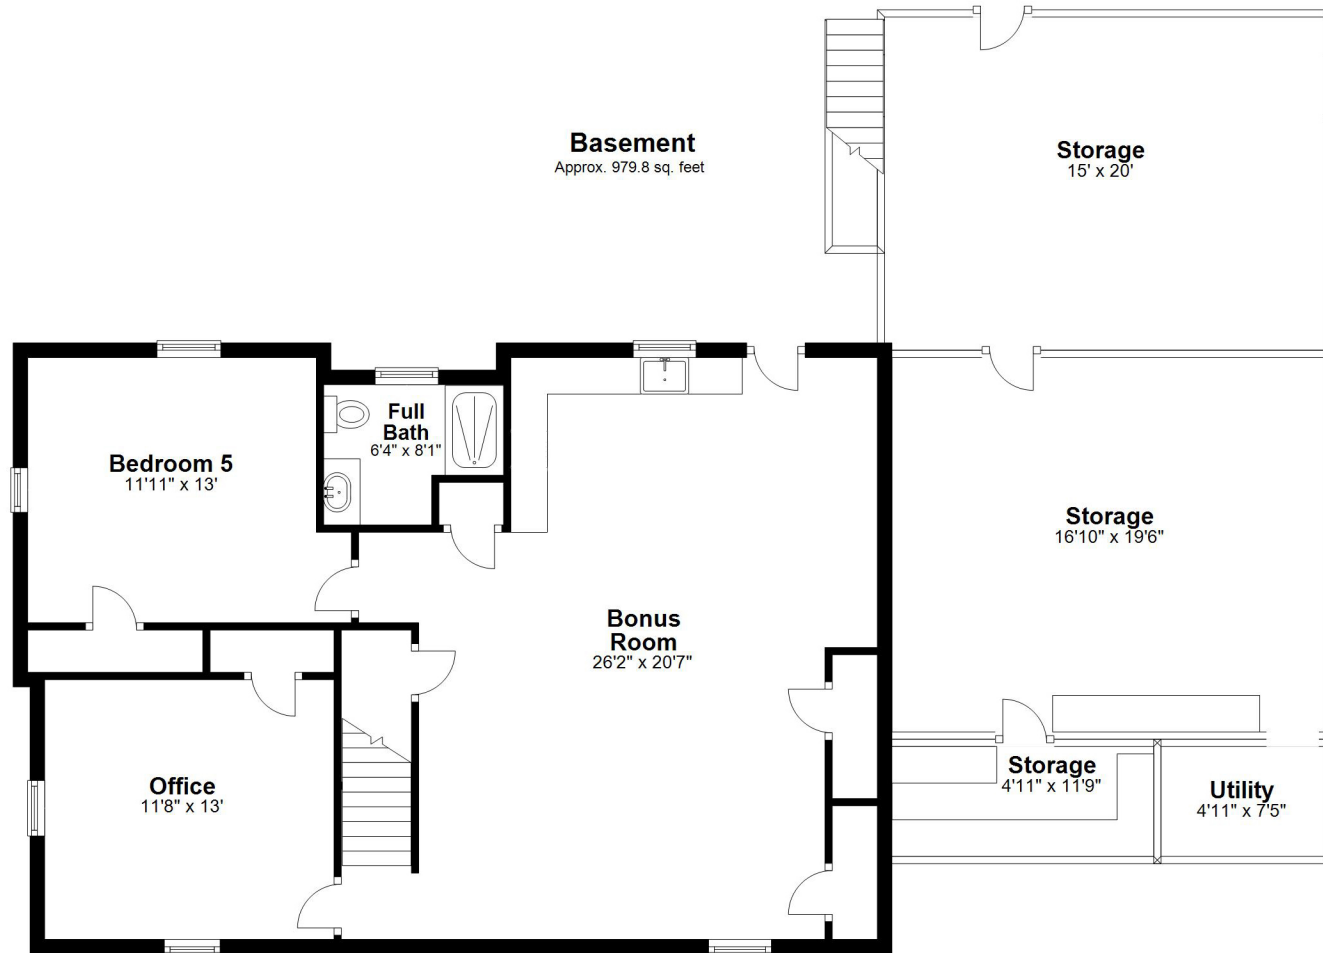

190 North Road, Bedford, MA

First Floor

Approx. 1387.8 sq. feet

Room dimensions and square footage estimates are approximate and should be independently verified.

190 North Road, Bedford, MA

Second Floor

Approx. 1065.4 sq. feet

Room dimensions and square footage estimates are approximate and should be independently verified.

190 North Road, Bedford, MA

Room dimensions and square footage estimates are approximate and should be independently verified.