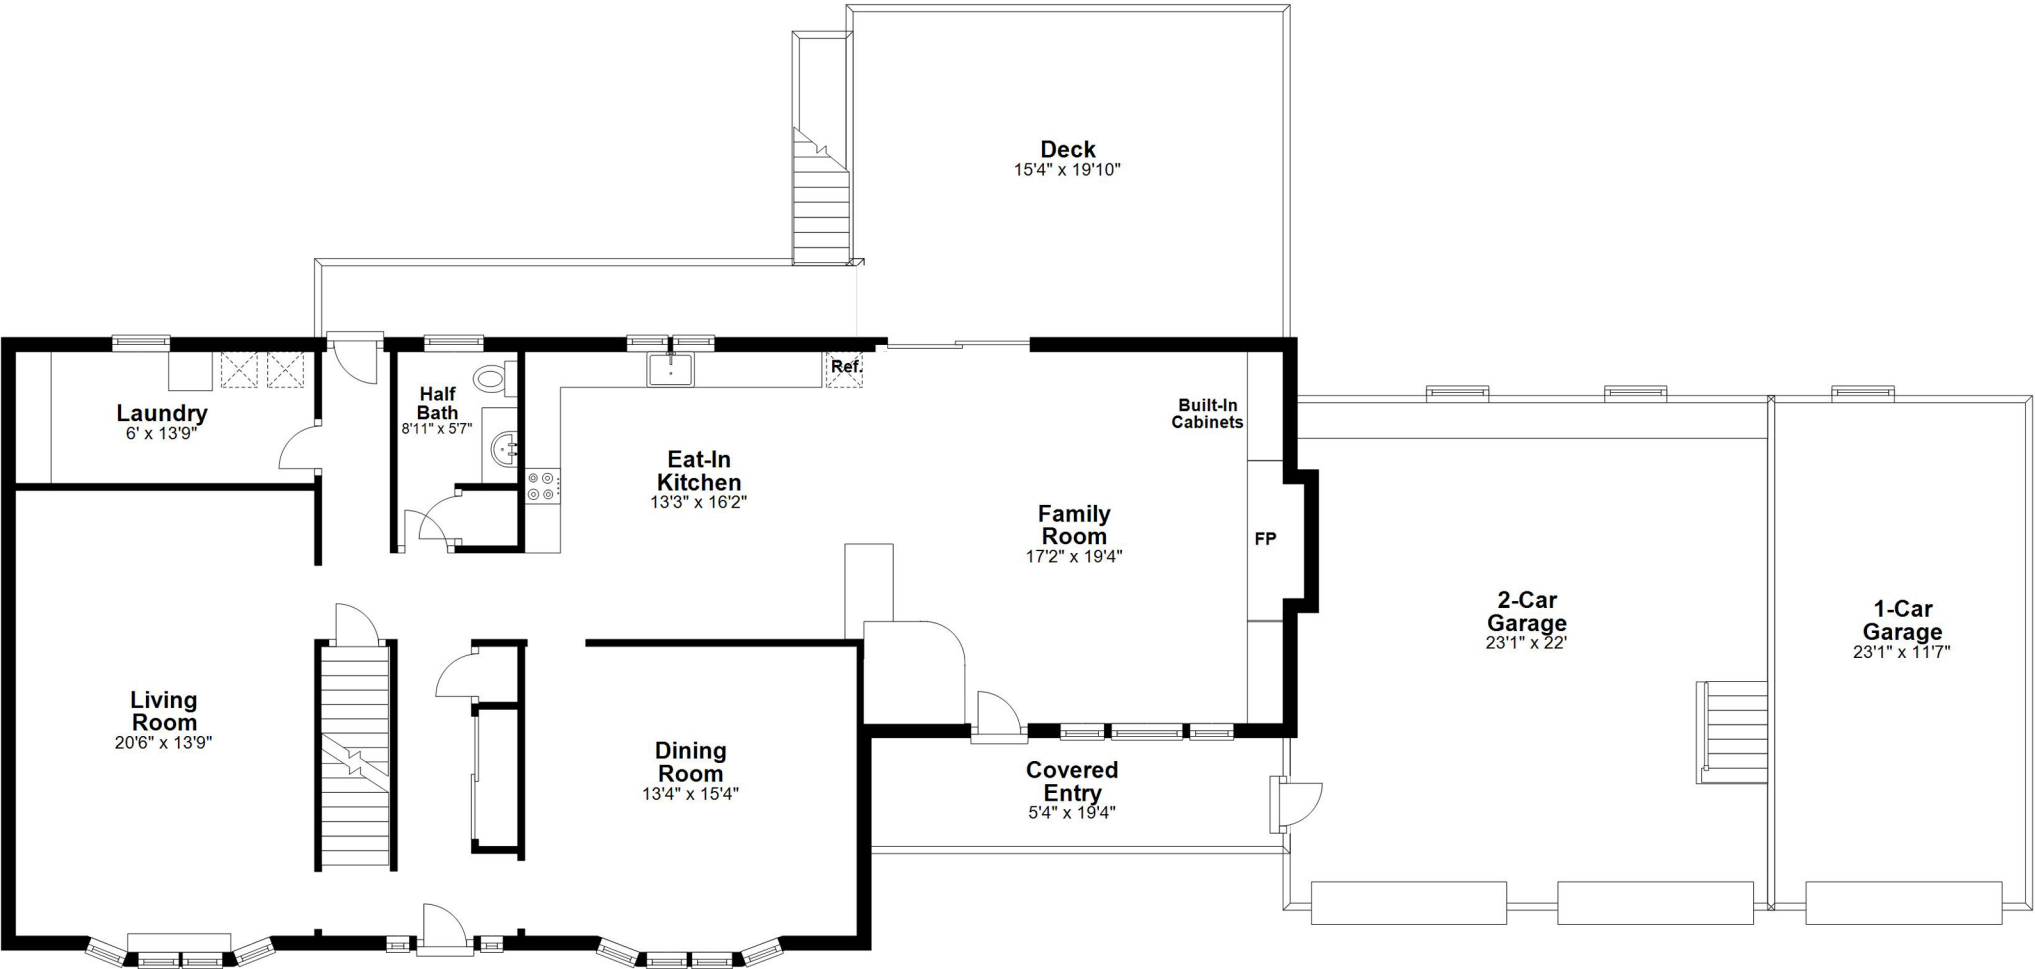

190 North Road, Bedford, MA

First Floor

Approx. 1387.8 sq. feet

Room dimensions and square footage estimates are approximate and should be independently verified.

190 North Road, Bedford, MA

Second Floor

Approx. 1065.4 sq. feet

Room dimensions and square footage estimates are approximate and should be independently verified.

190 North Road, Bedford, MA

Room dimensions and square footage estimates are approximate and should be independently verified.