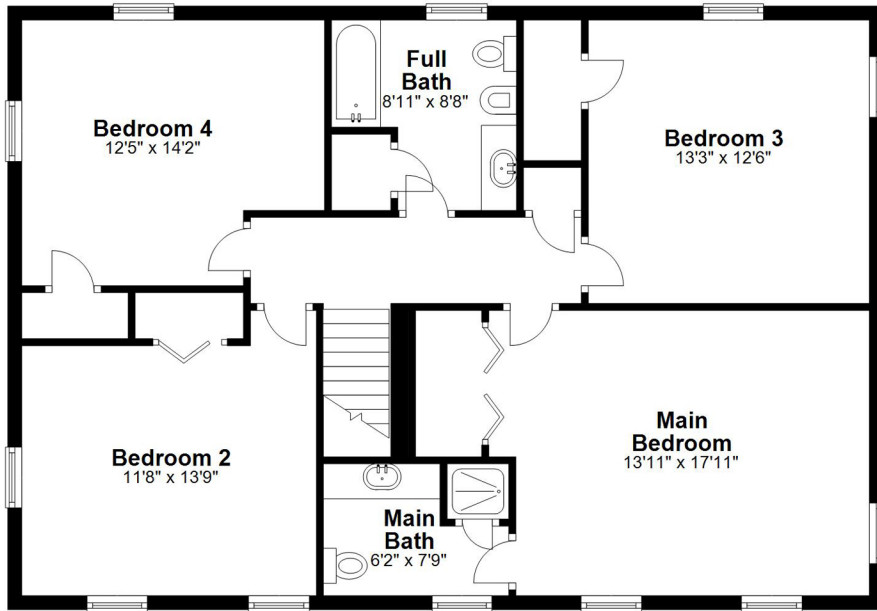

190 North Road, Bedford, MA

First Floor

Approx. 1387.8 sq. feet

Room dimensions and square footage estimates are approximate and should be independently verified.

190 North Road, Bedford, MA

Second Floor

Approx. 1065.4 sq. feet

Room dimensions and square footage estimates are approximate and should be independently verified.

190 North Road, Bedford, MA

Room dimensions and square footage estimates are approximate and should be independently verified.