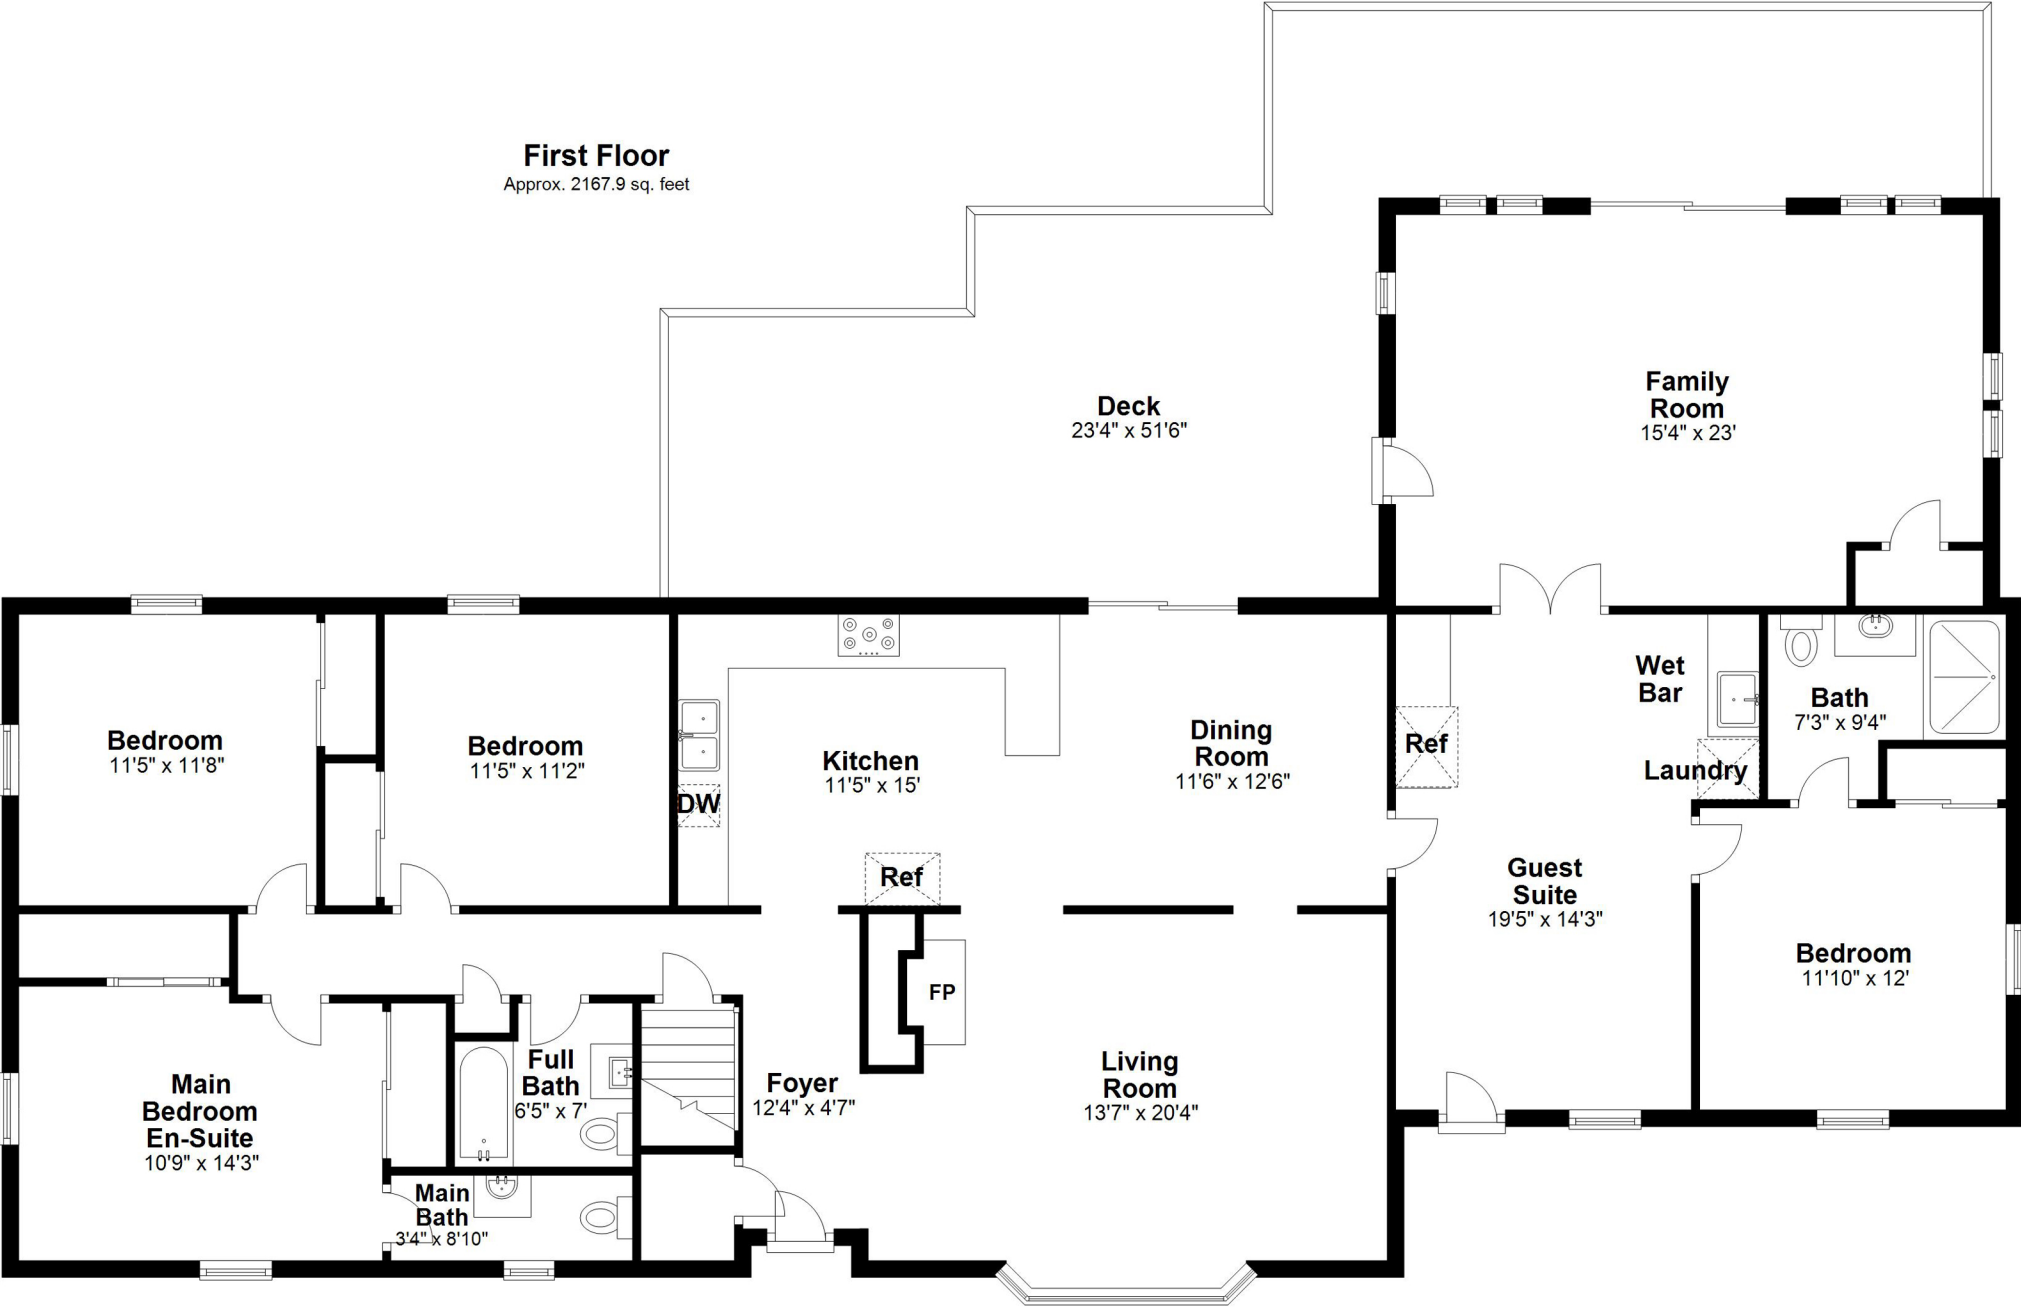

# 3 Crosby Road, Lexington, MA

Room sizes and square footage estimates are approximate.

## First Floor

Approx. 2167.9 sq. feet

Room sizes and square footage estimates are approximate.