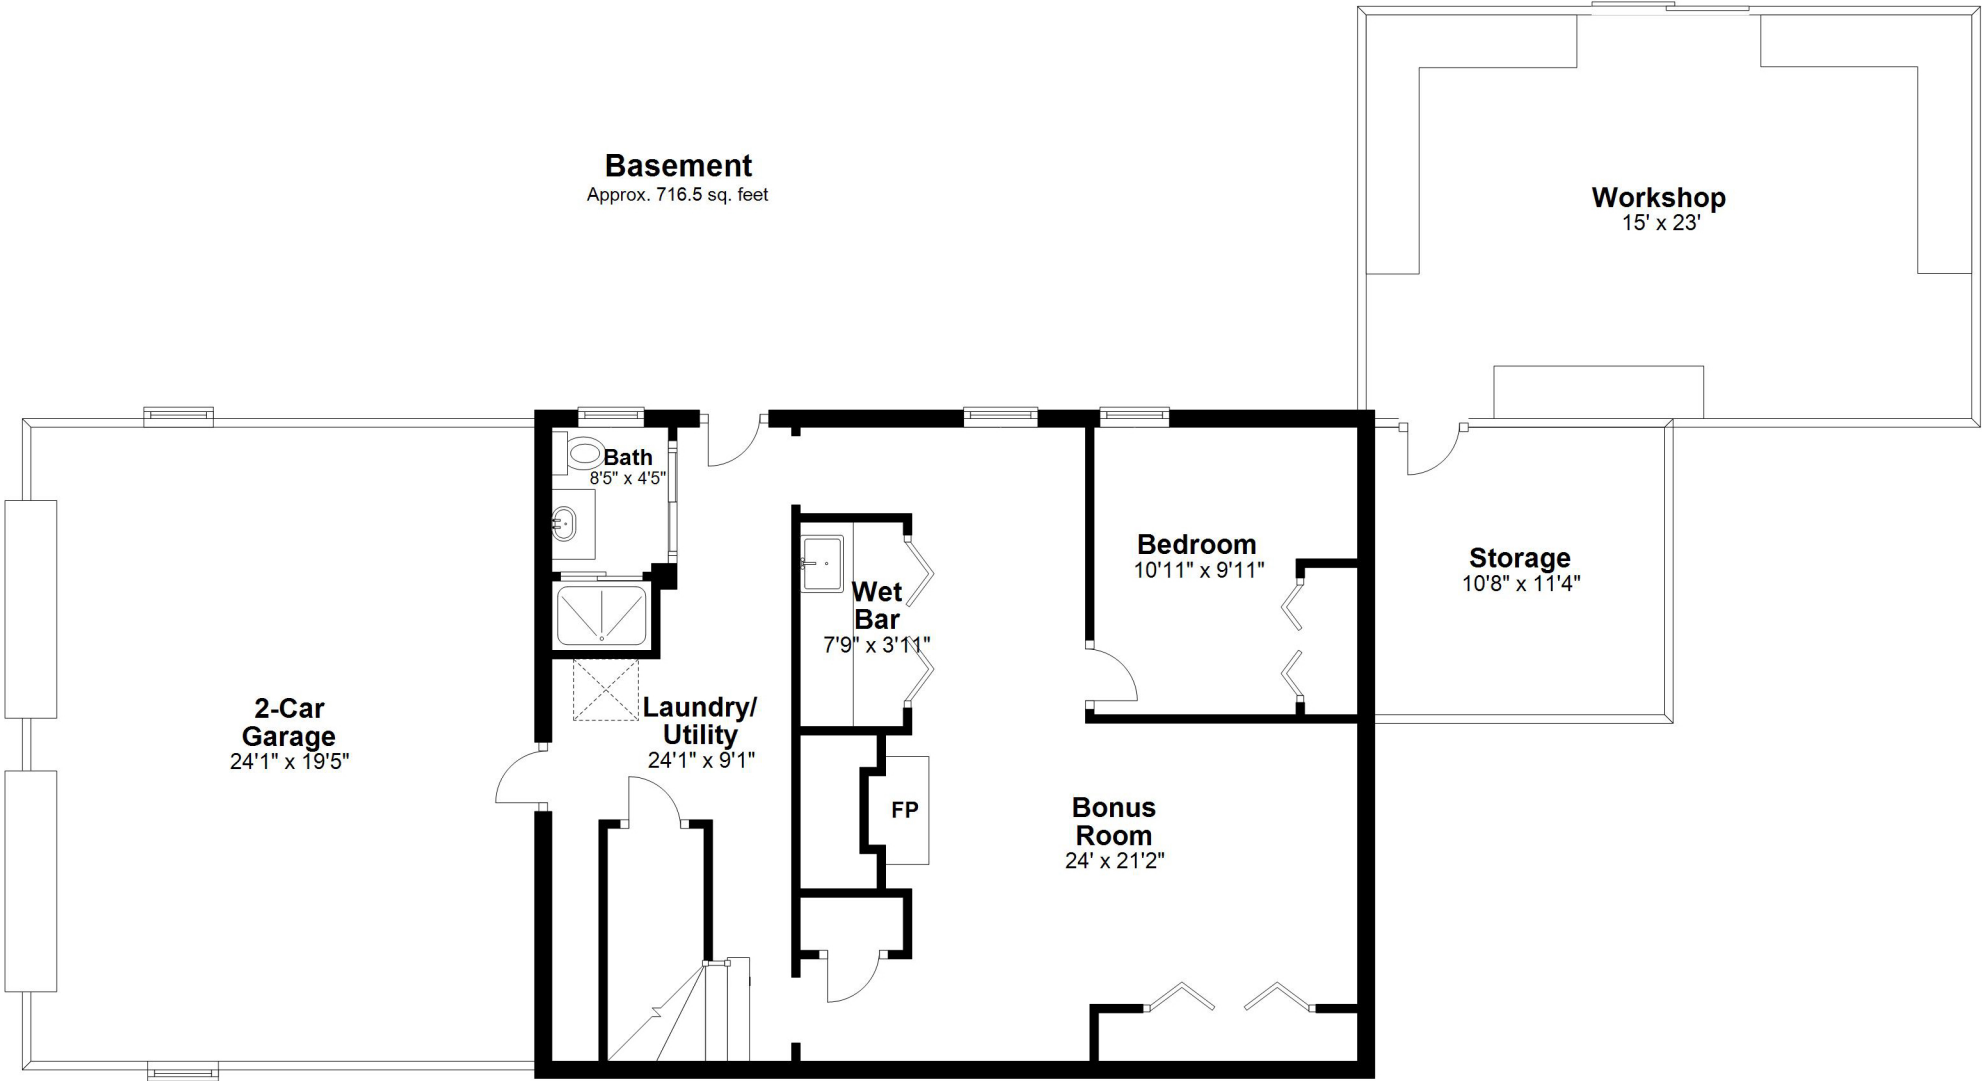

# 3 Crosby Road, Lexington, MA

Room sizes and square footage estimates are approximate.

## First Floor

Approx. 2167.9 sq. feet

Room sizes and square footage estimates are approximate.