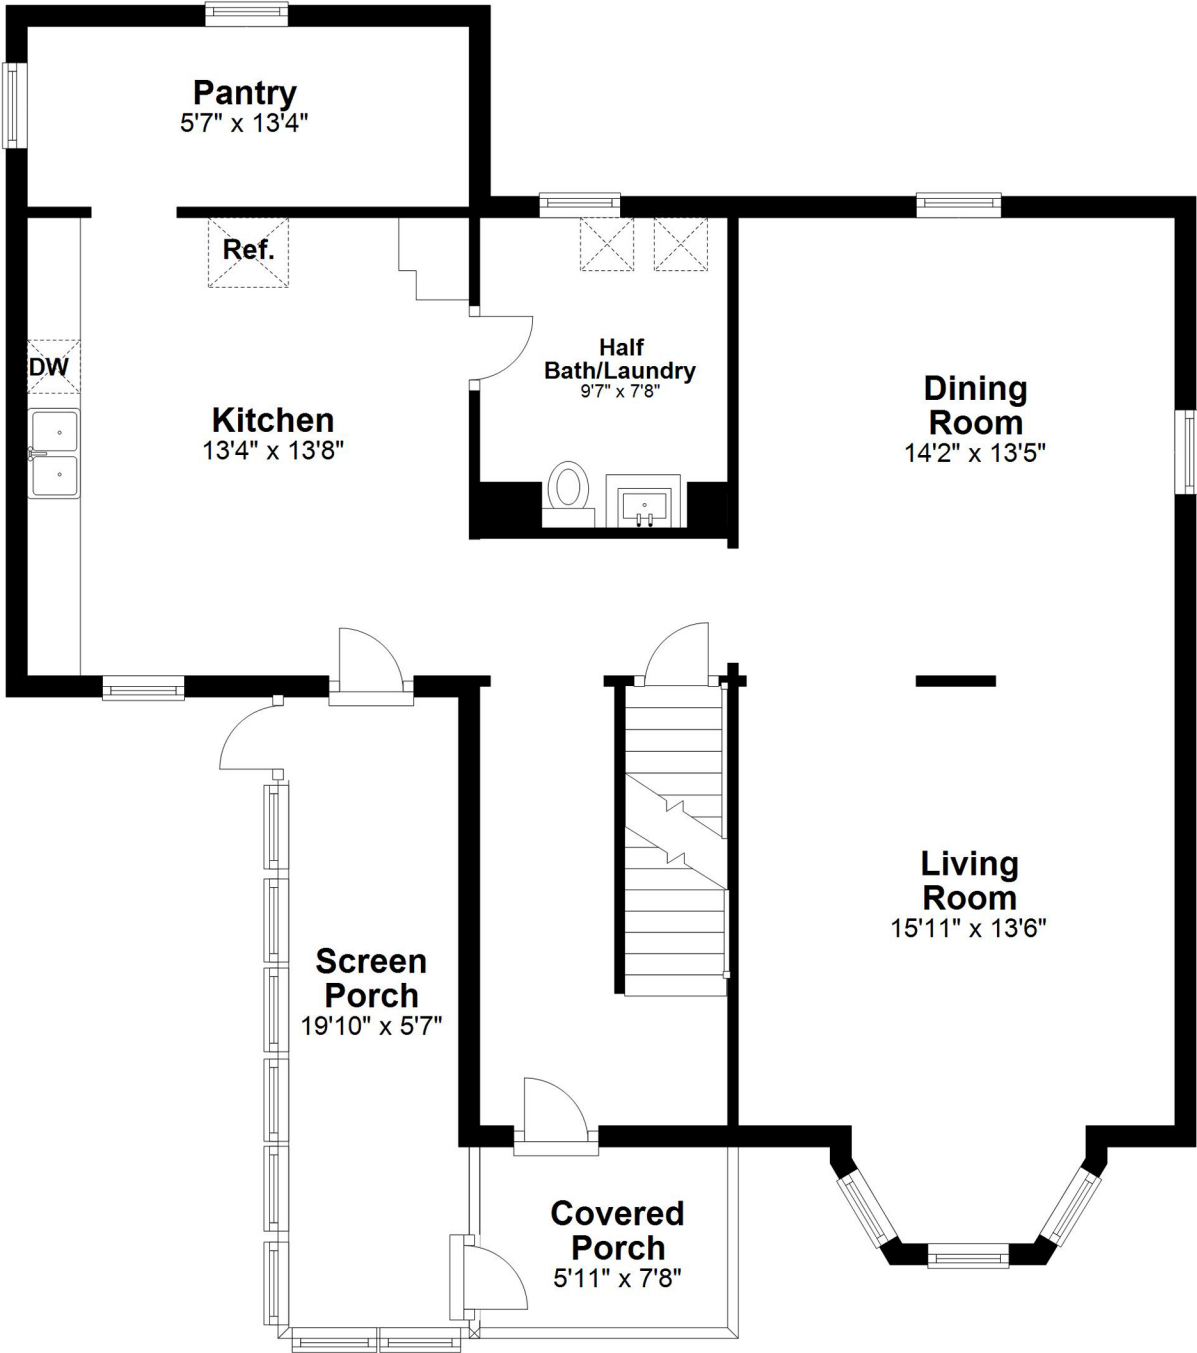

41 South Pleasant Street, Ashburnham, MA

First Floor - Approx. 889 sq. ft.

Room sizes and square footage estimates are approximate.

41 South Pleasant Street, Ashburnham, MA

Second Floor - Approx. 788 sq. ft.

Room sizes and square footage estimates are approximate.

41 South Pleasant Street, Ashburnham, MA

Basement