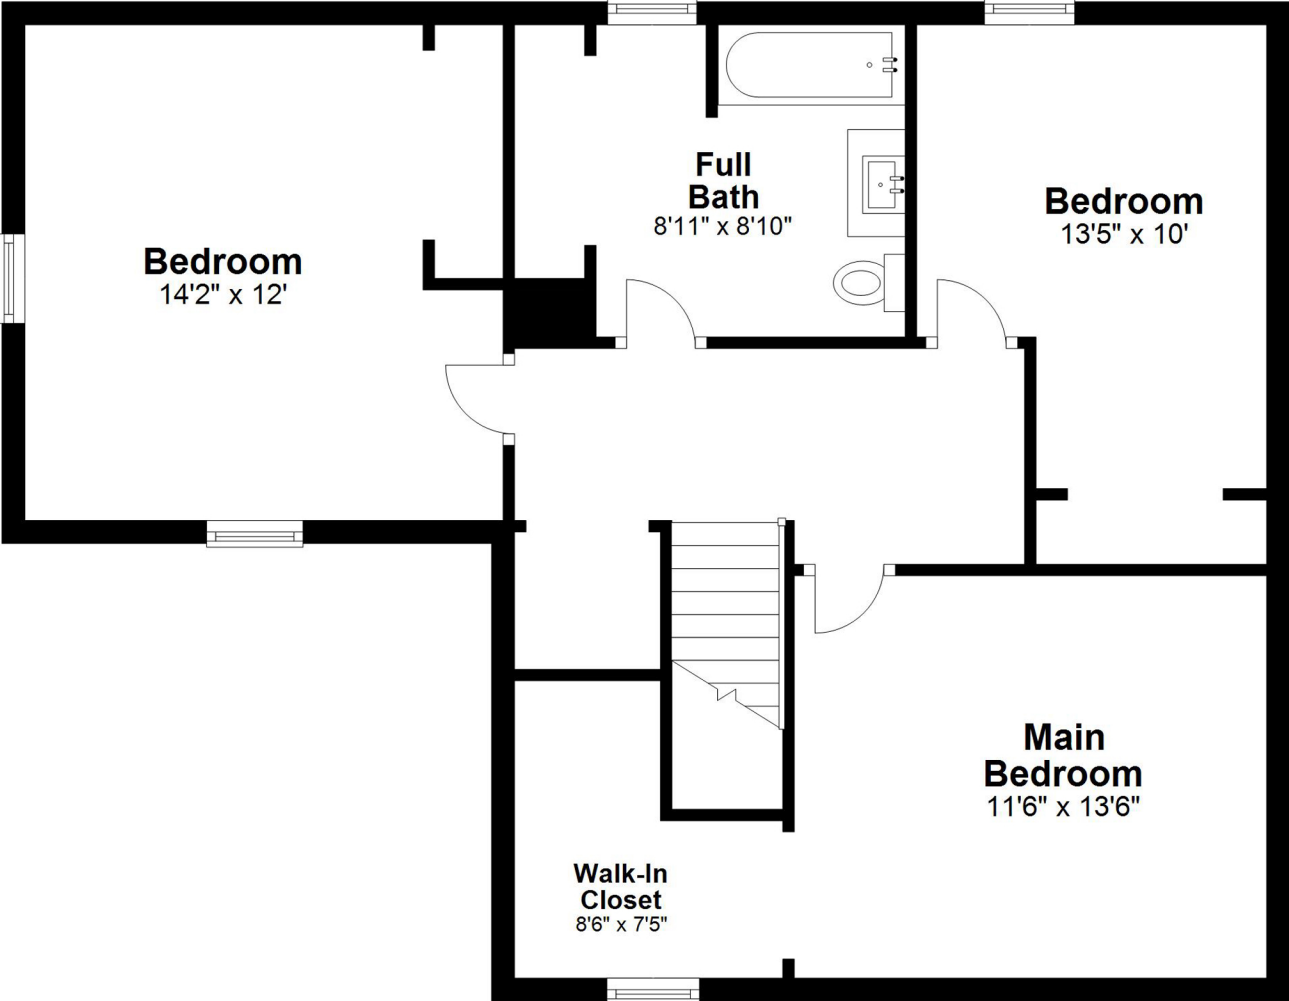

41 South Pleasant Street, Ashburnham, MA

First Floor - Approx. 889 sq. ft.

Room sizes and square footage estimates are approximate.

41 South Pleasant Street, Ashburnham, MA

Second Floor - Approx. 788 sq. ft.

Room sizes and square footage estimates are approximate.

41 South Pleasant Street, Ashburnham, MA

Basement