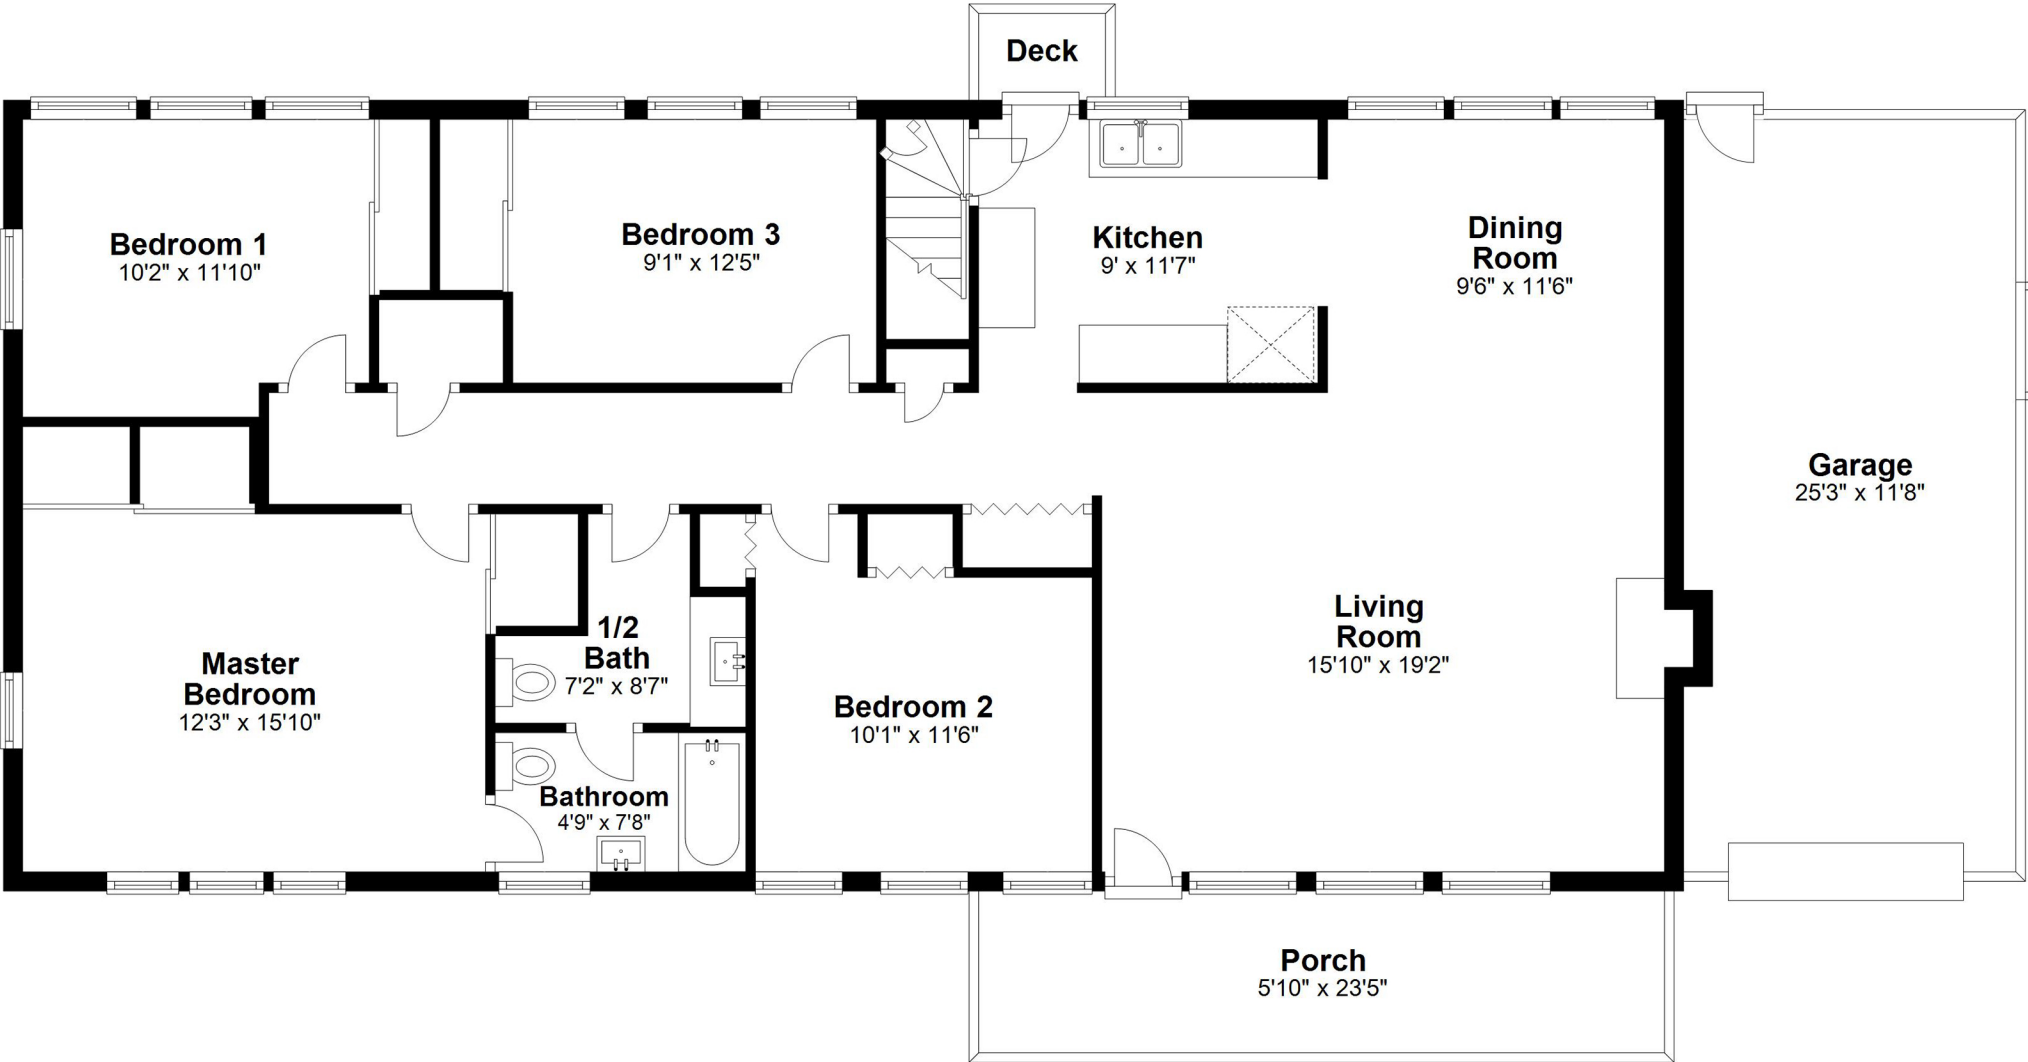

455 Massachusetts Ave, North Andover, MA

Ground Floor - Approx. 1428 sq. ft.

Room sizes and square footage estimates are approximate.

455 Massachusetts Ave, North Andover, MA

Basement

Room sizes and square footage estimates are approximate.