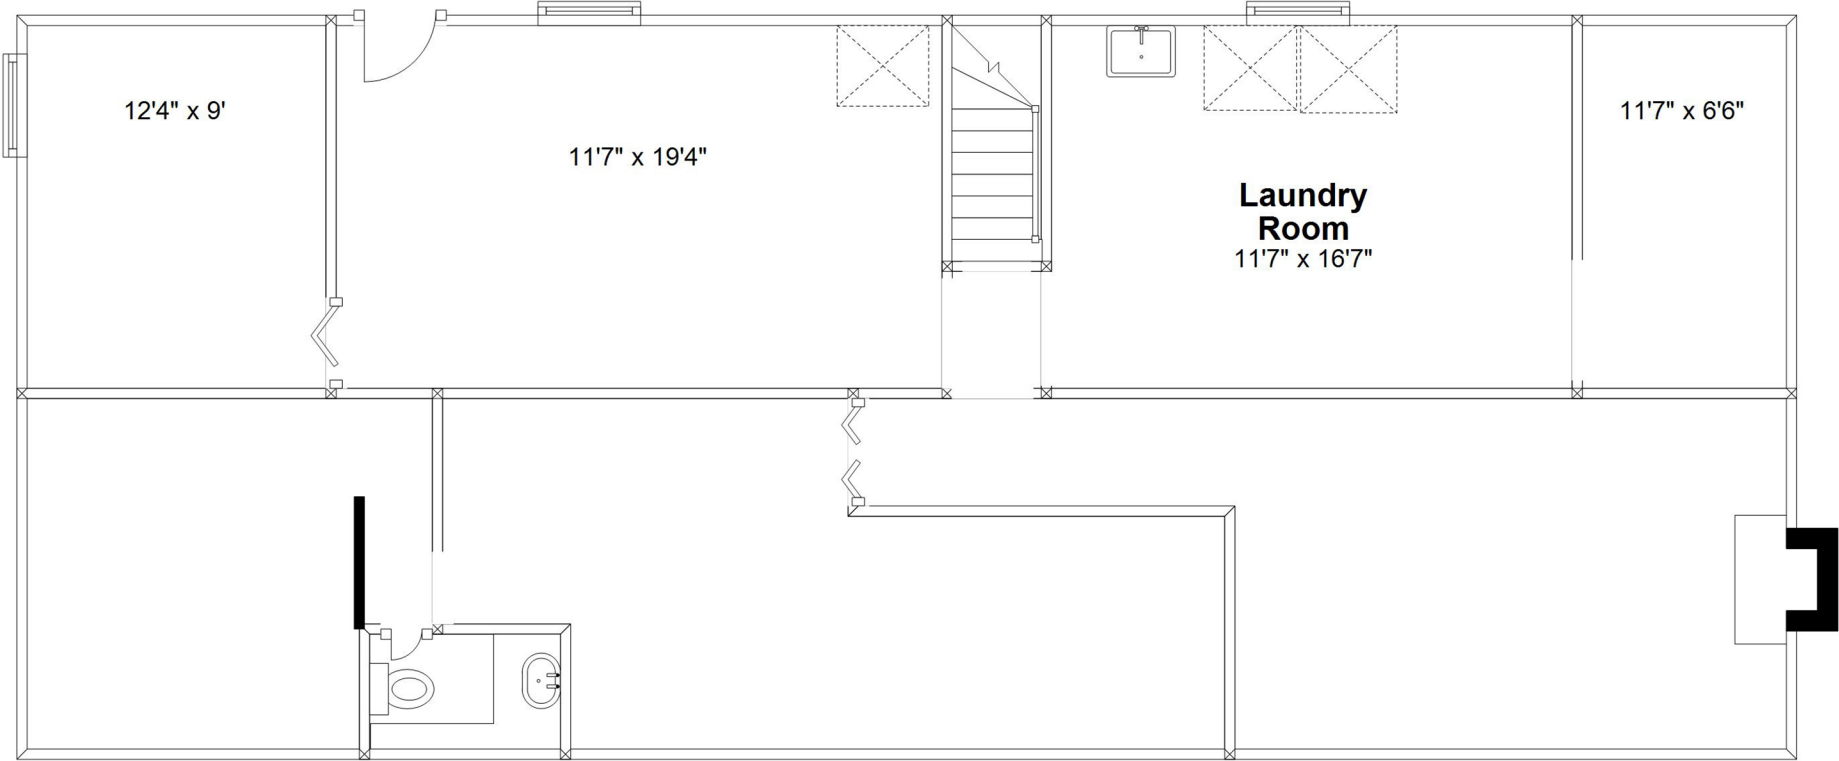

455 Massachusetts Ave, North Andover, MA

Ground Floor - Approx. 1428 sq. ft.

Room sizes and square footage estimates are approximate.

455 Massachusetts Ave, North Andover, MA

Basement

Room sizes and square footage estimates are approximate.