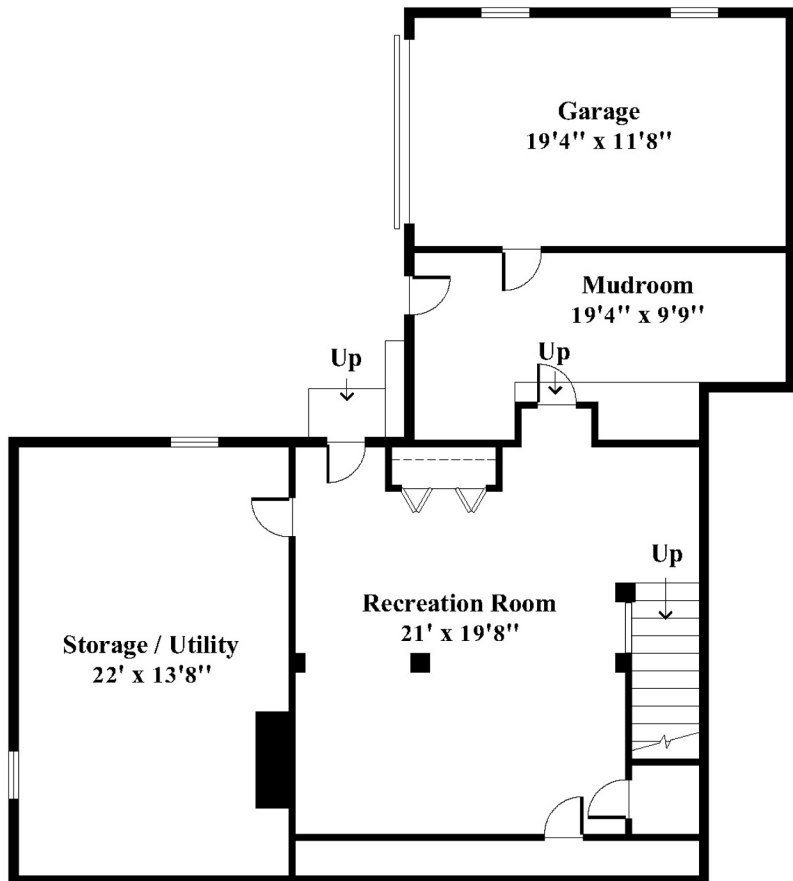

59 Sweetwater Ave - Bedford, MA

Created by:
Krys Streeter Photo
www.krysphoto.com
978-590-2210
Measurements are approximate.