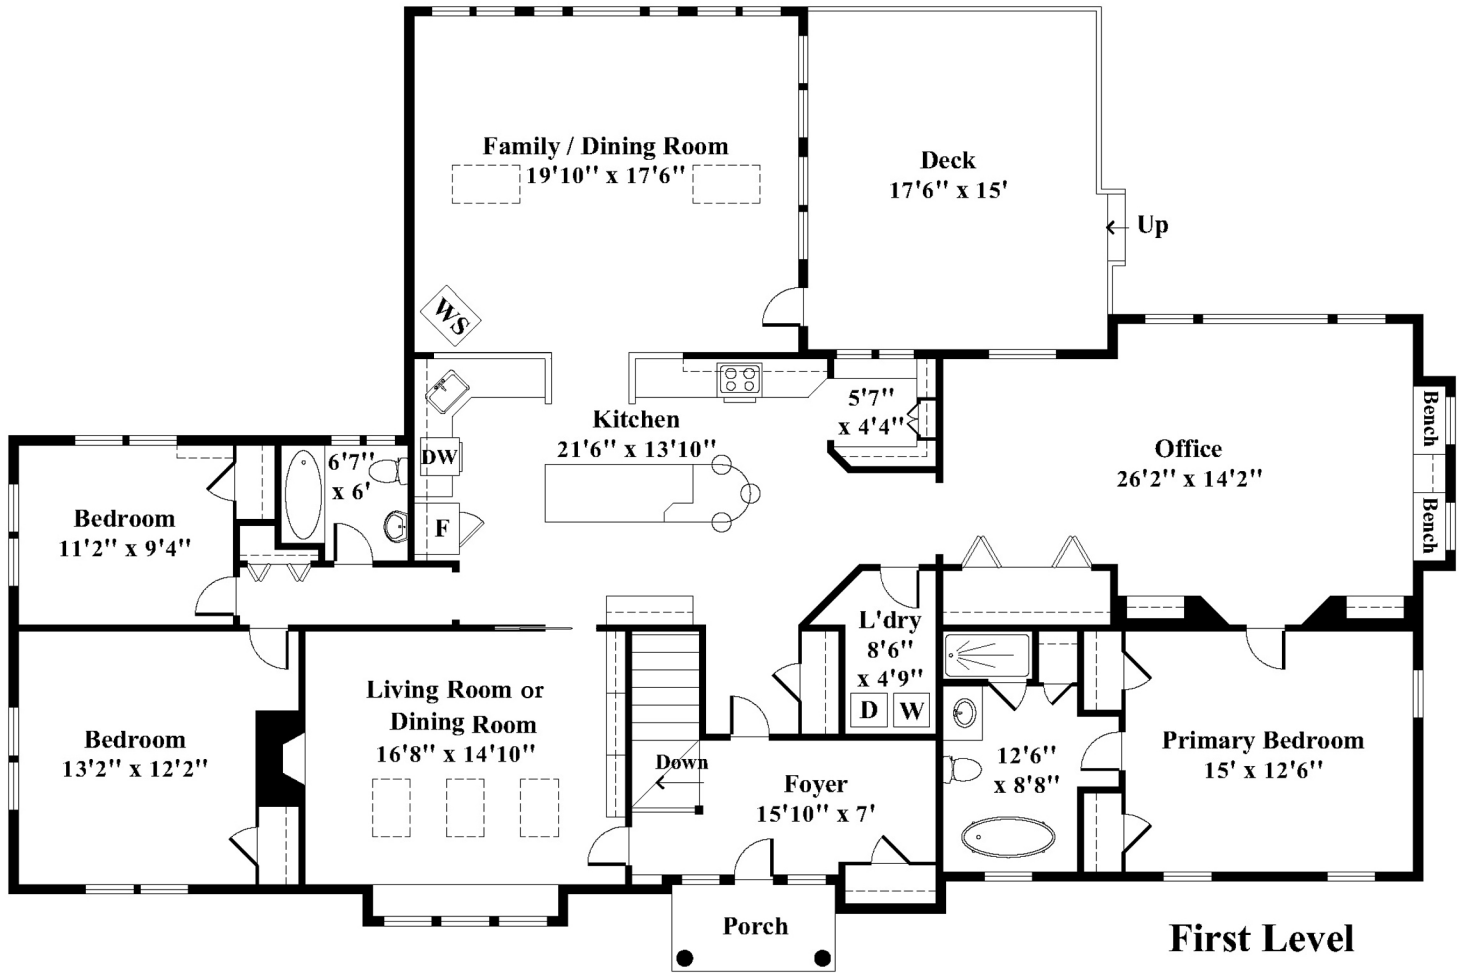

59 Sweetwater Ave - Bedford, MA

Created by:
Krys Streeter Photo
www.krysphoto.com
978-590-2210
Measurements are approximate.