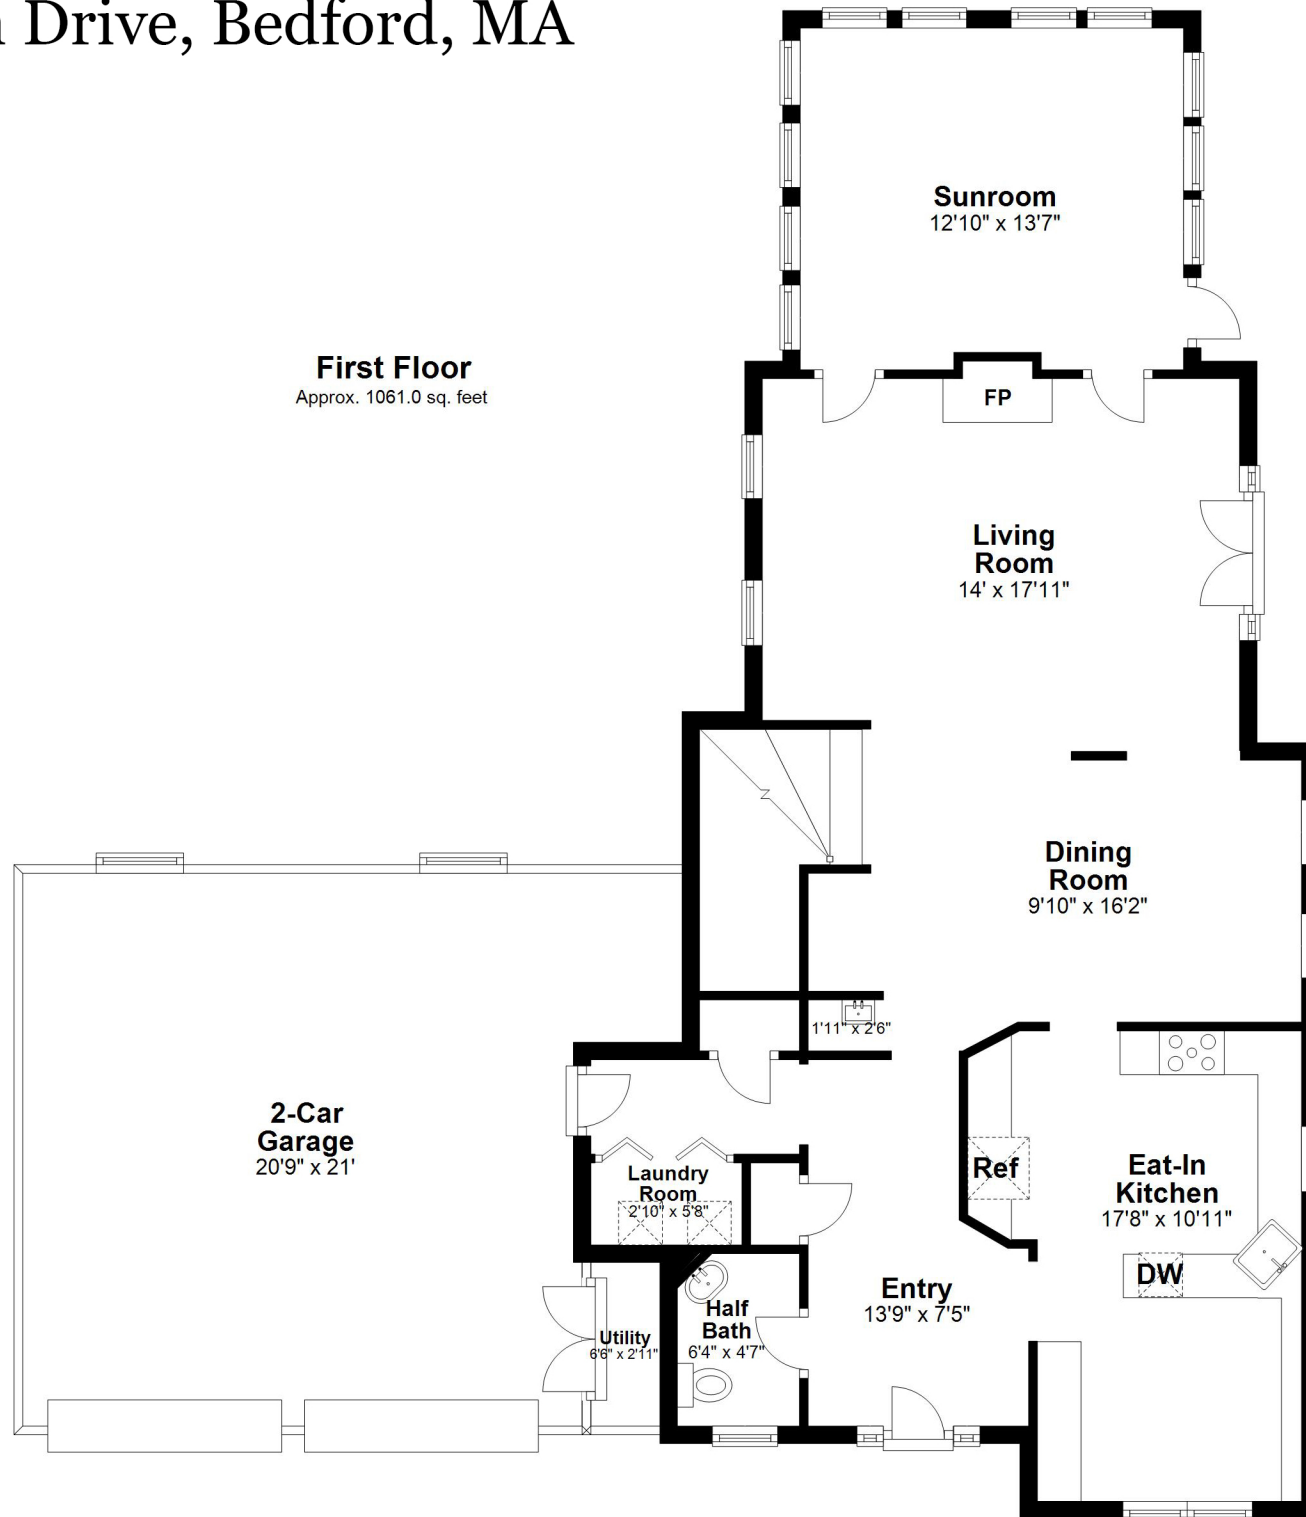

12 Pickman Drive, Bedford, MA

Room sizes and square footage estimates are approximate.

12 Pickman Drive, Bedford, MA

Second Floor

Approx. 625.2 sq. feet

Room sizes and square footage estimates are approximate.