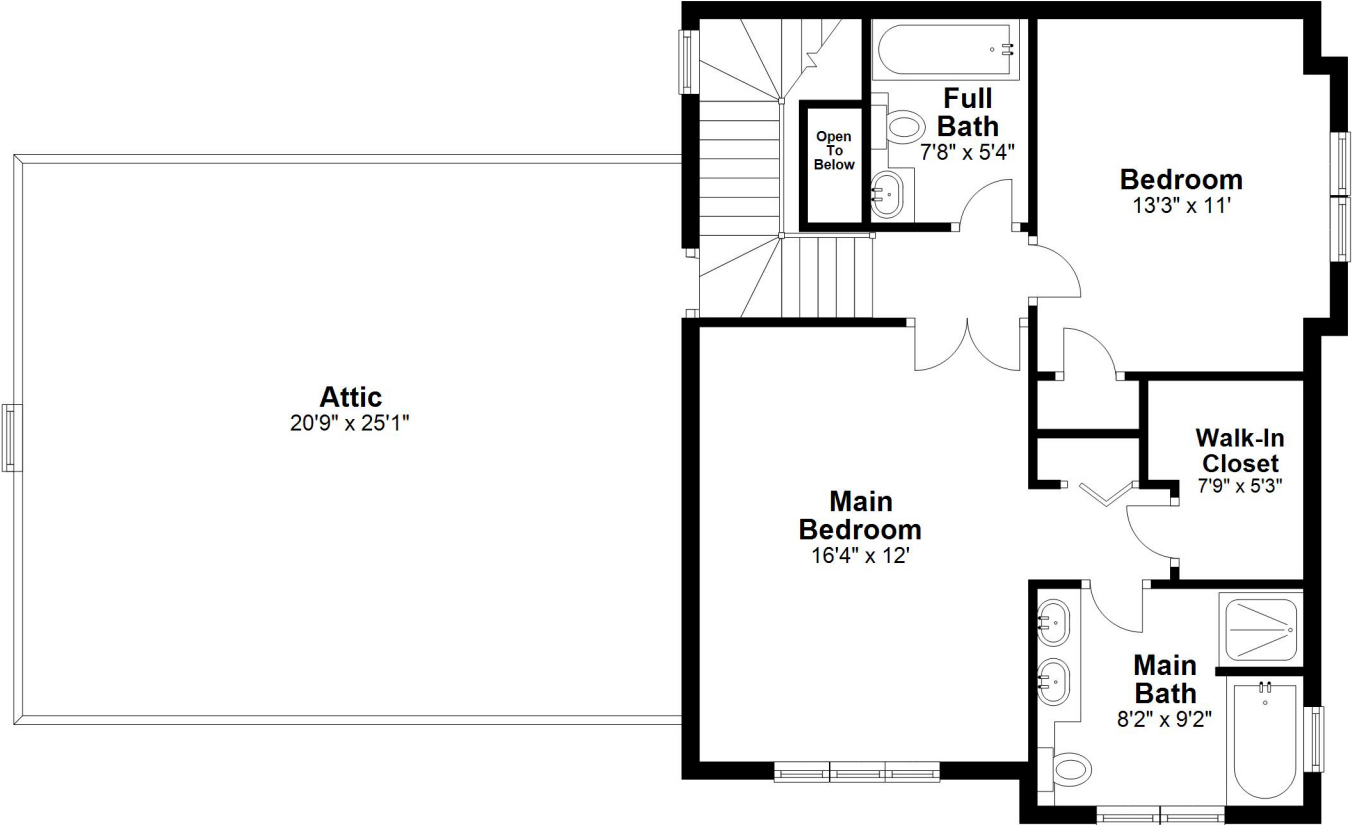

12 Pickman Drive, Bedford, MA

Room sizes and square footage estimates are approximate.

12 Pickman Drive, Bedford, MA

Second Floor

Approx. 625.2 sq. feet

Room sizes and square footage estimates are approximate.