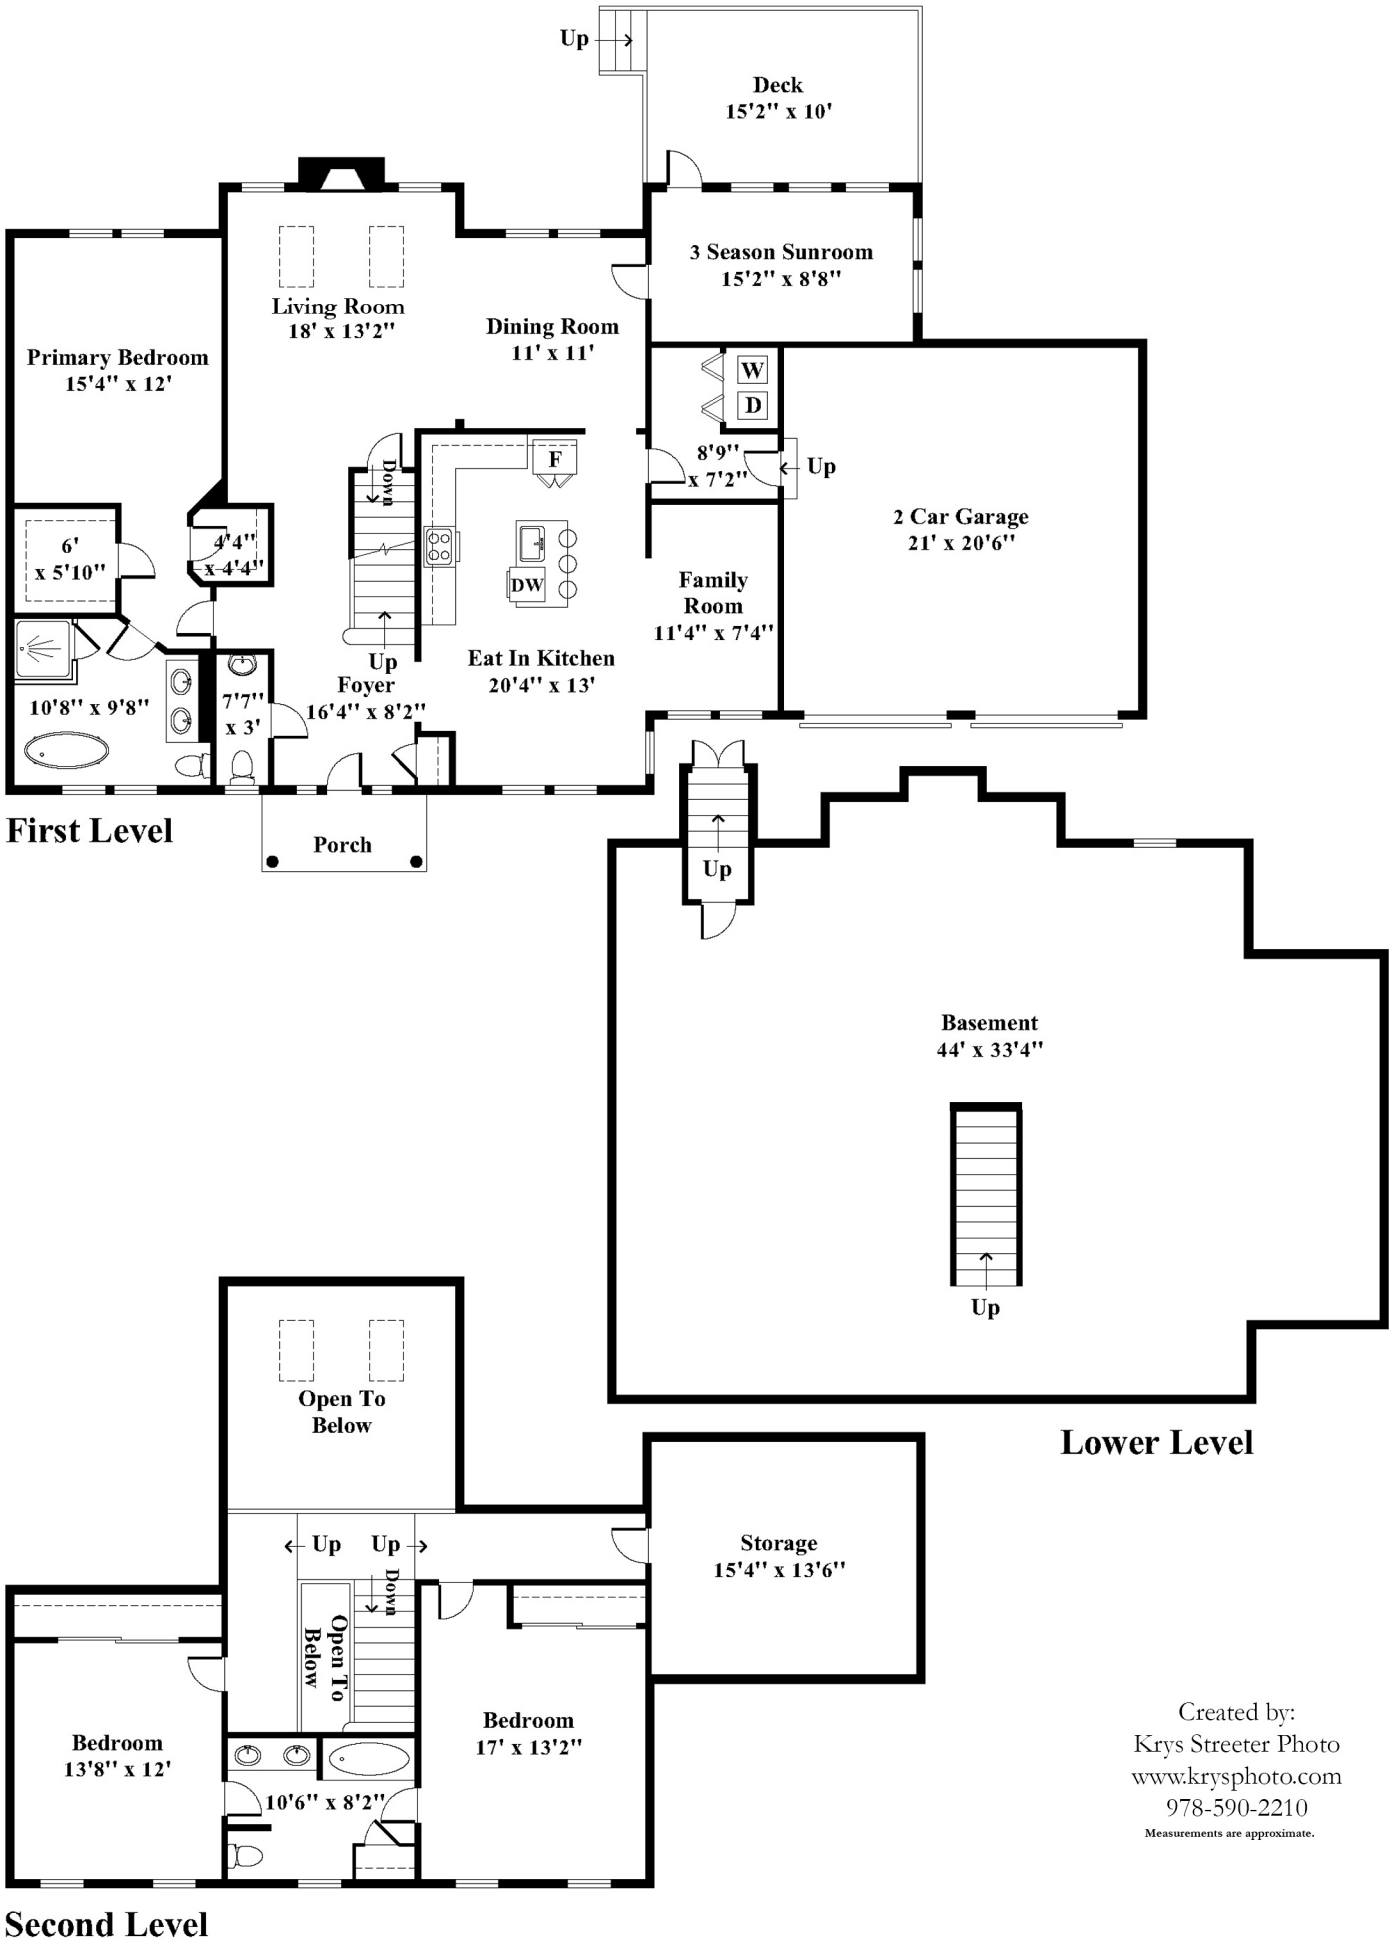

12 Stonegate Ln - Bedford, MA

Created by:
 Kry's Streater Photo
 www.krysphoto.com
 978-590-2210
 Measurements are approximate.