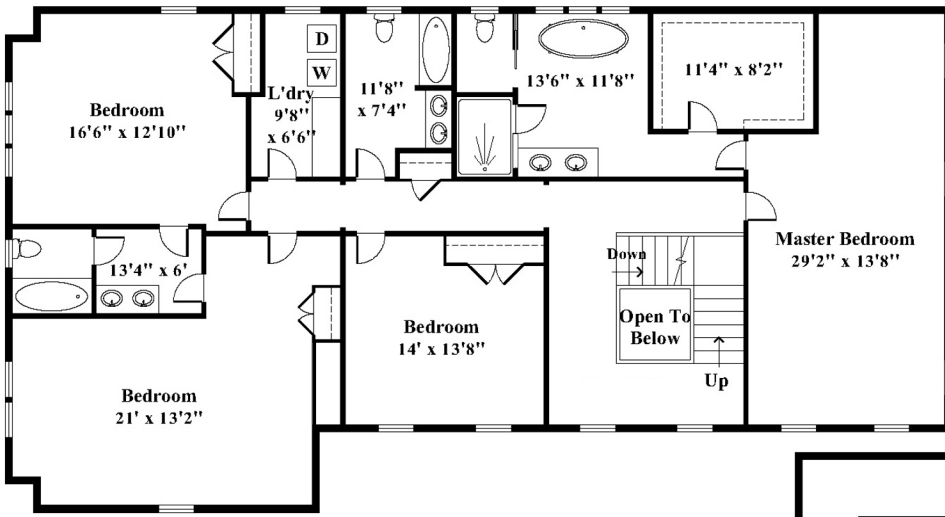

2 Irene Rd - Bedford, MA

Created by:
Krys Streeter Photo
www.krysphoto.com
978-590-2210