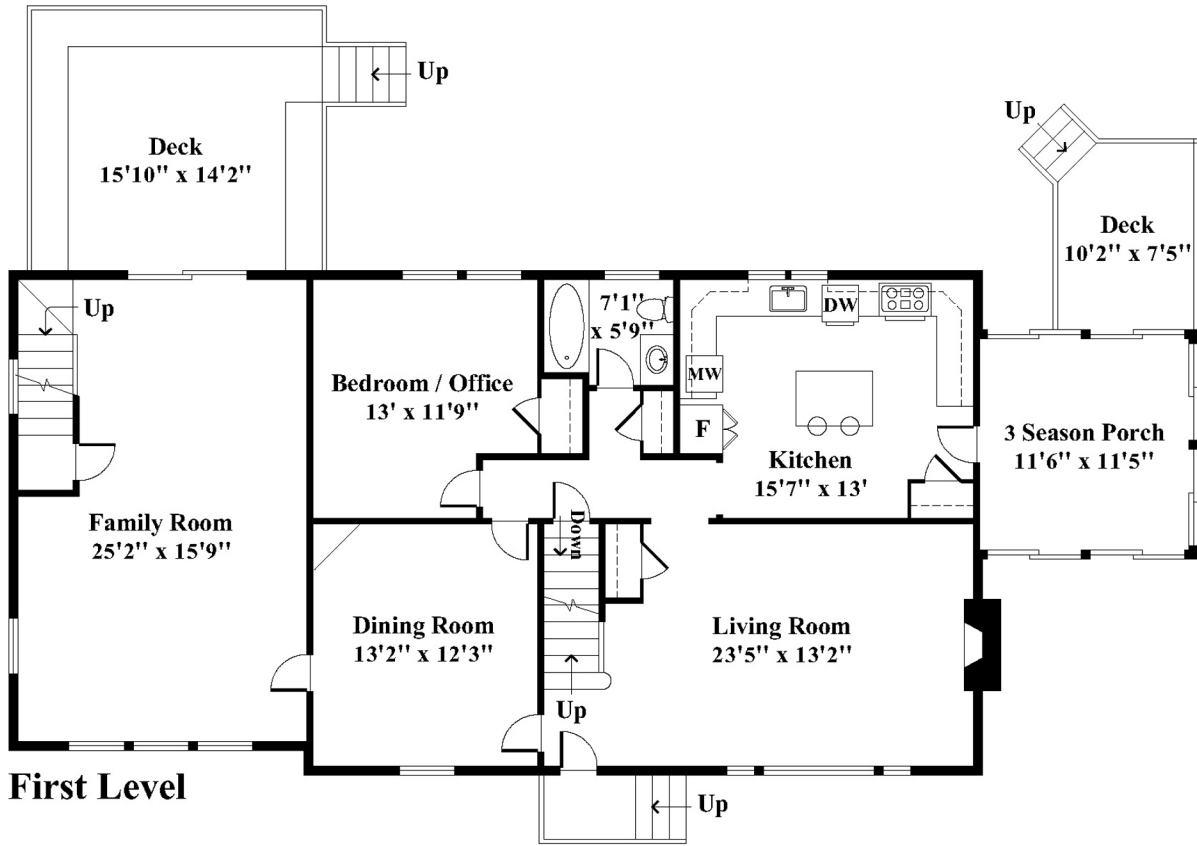

2 Reeves Rd - Bedford, MA

Created by:
 Krys Streeter Photo
 www.krysphoto.com
 978-590-2210
 Measurements are approximate.