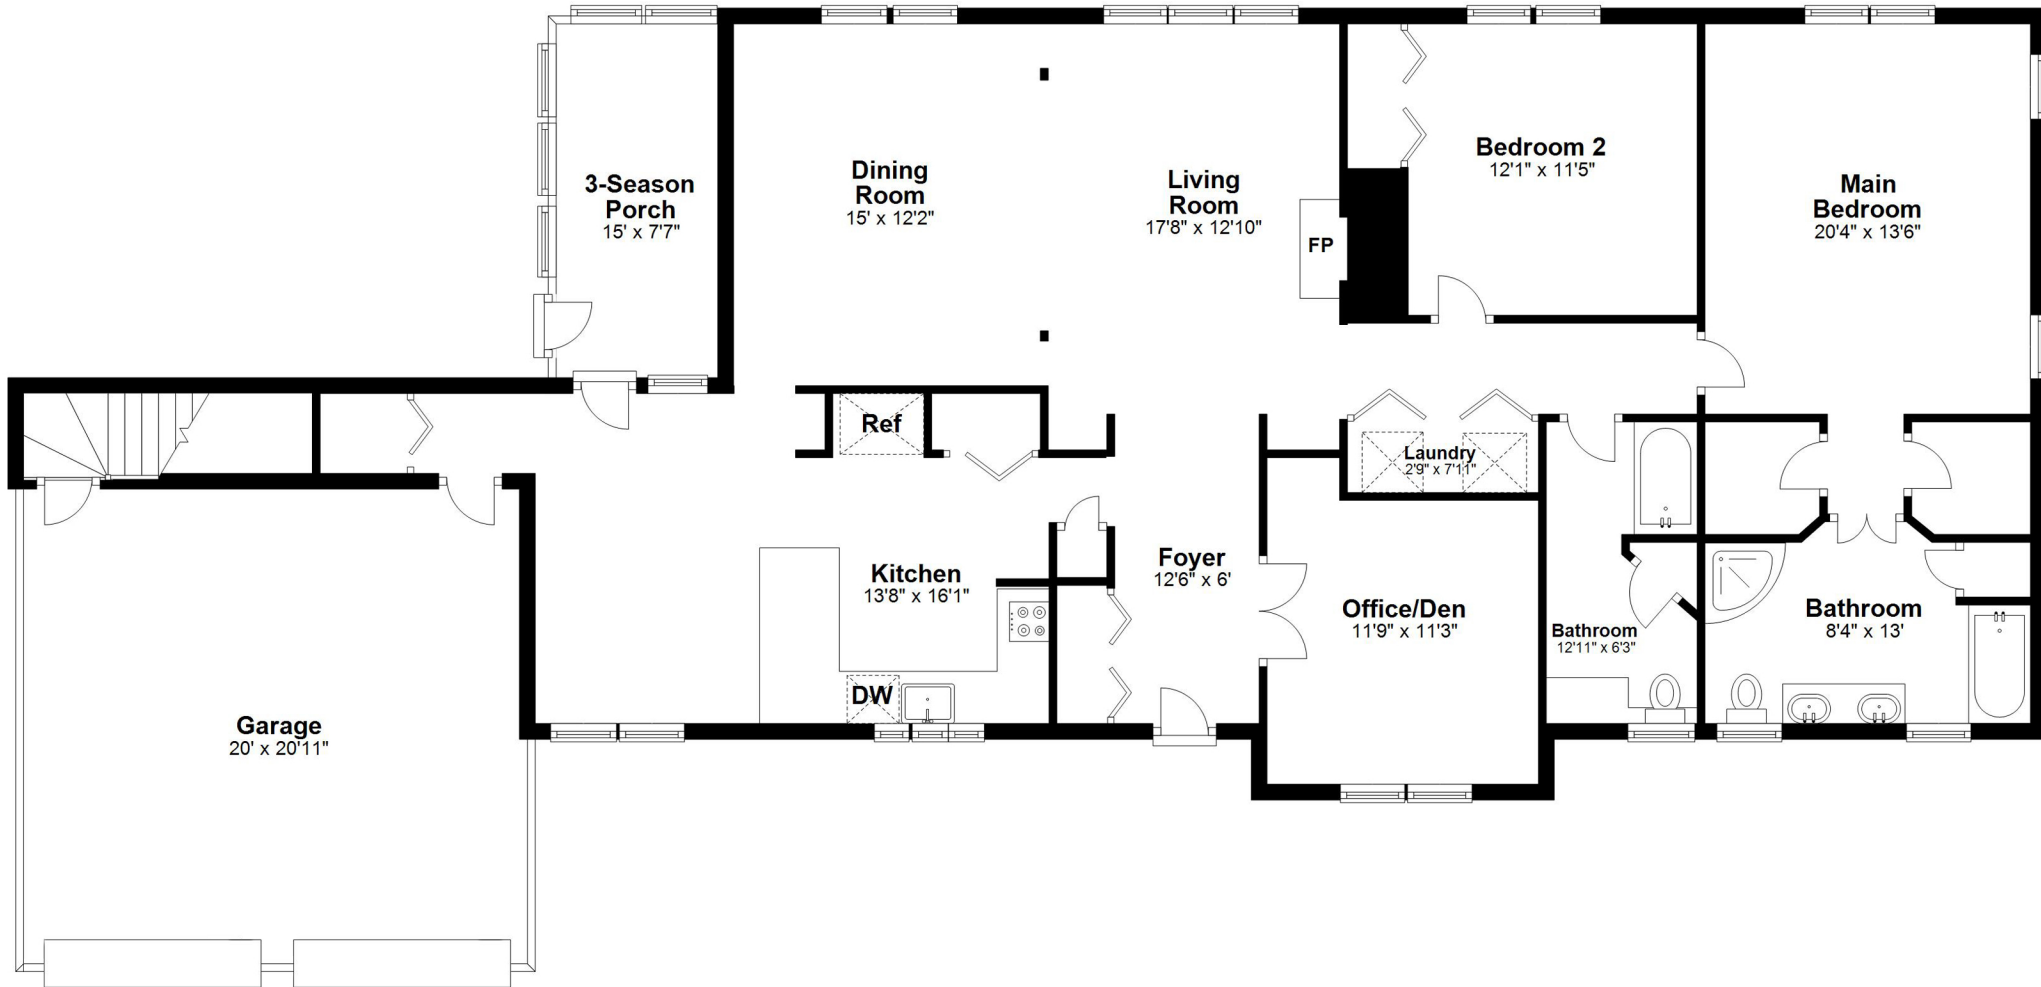

21 Pickman Drive, Bedford, MA

Ground Floor

Approx. 1751.5 sq. feet

Room sizes and square footage estimates are approximate.

21 Pickman Drive, Bedford, MA

Room sizes and square footage estimates are approximate.