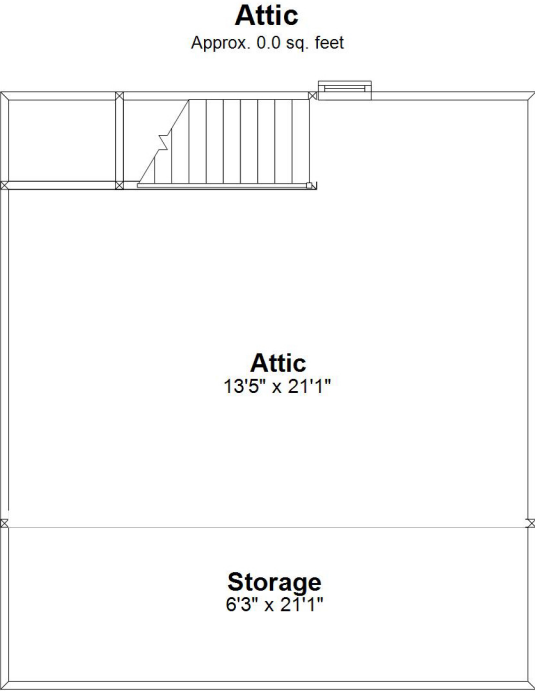

21 Pickman Drive, Bedford, MA

Ground Floor

Approx. 1751.5 sq. feet

Room sizes and square footage estimates are approximate.

21 Pickman Drive, Bedford, MA

Room sizes and square footage estimates are approximate.