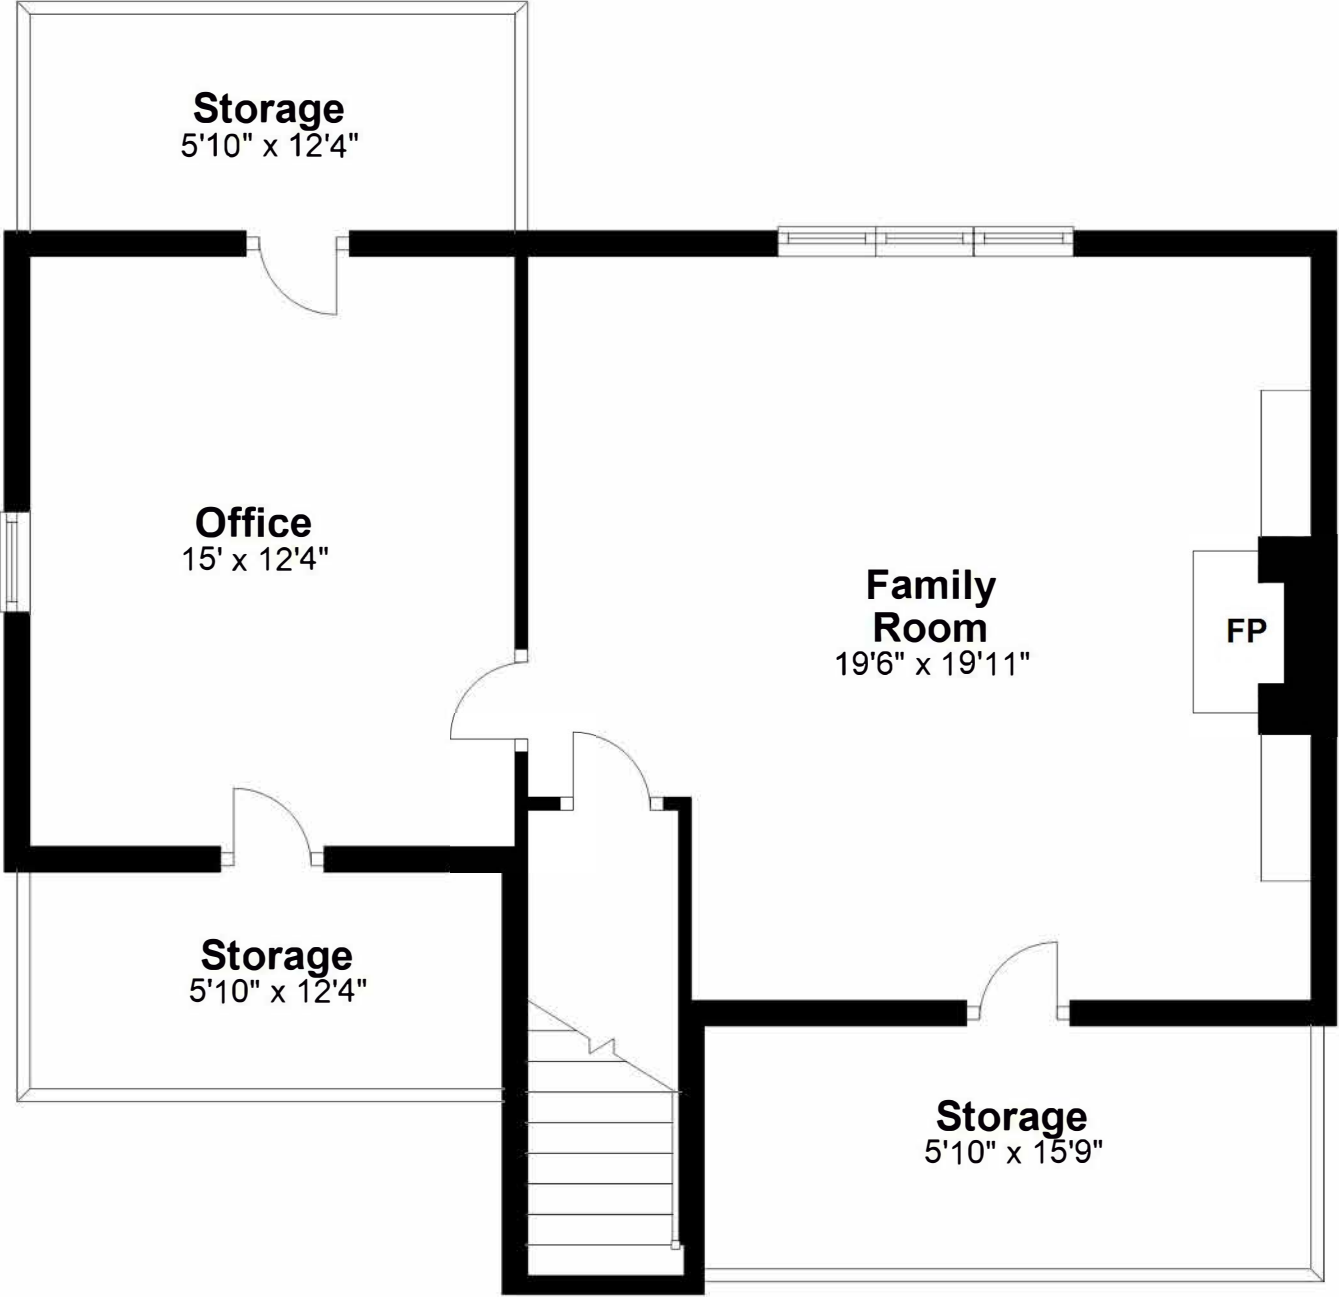

# 258 Nashua Road, North Billerica, MA

First Floor - Approx. 526 sq. ft.

Room sizes and square footage estimates are approximate.

# 258 Nashua Road, North Billerica, MA

Second Floor - Approx. 844 sq. ft.

Room sizes and square footage estimates are approximate.

# 258 Nashua Road, North Billerica, MA

Third Floor - Approx. 593 sq. ft.

Room sizes and square footage estimates are approximate.