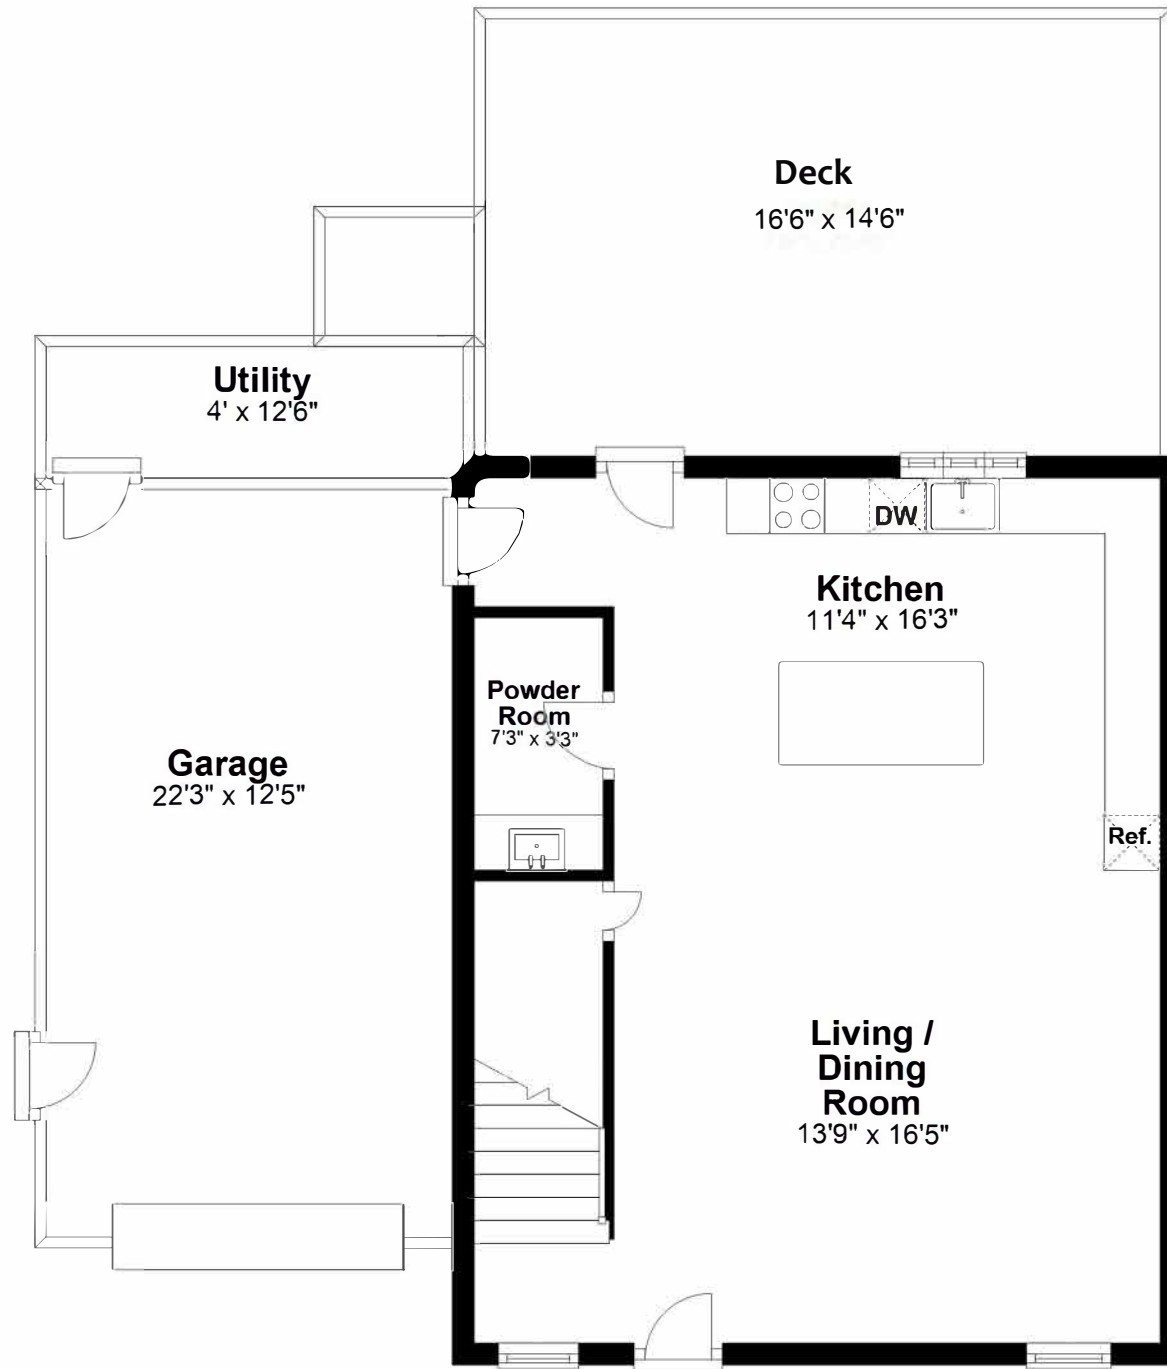

# 258 Nashua Road, North Billerica, MA

First Floor - Approx. 526 sq. ft.

Room sizes and square footage estimates are approximate.

# 258 Nashua Road, North Billerica, MA

Second Floor - Approx. 844 sq. ft.

Room sizes and square footage estimates are approximate.

# 258 Nashua Road, North Billerica, MA

Third Floor - Approx. 593 sq. ft.

Room sizes and square footage estimates are approximate.