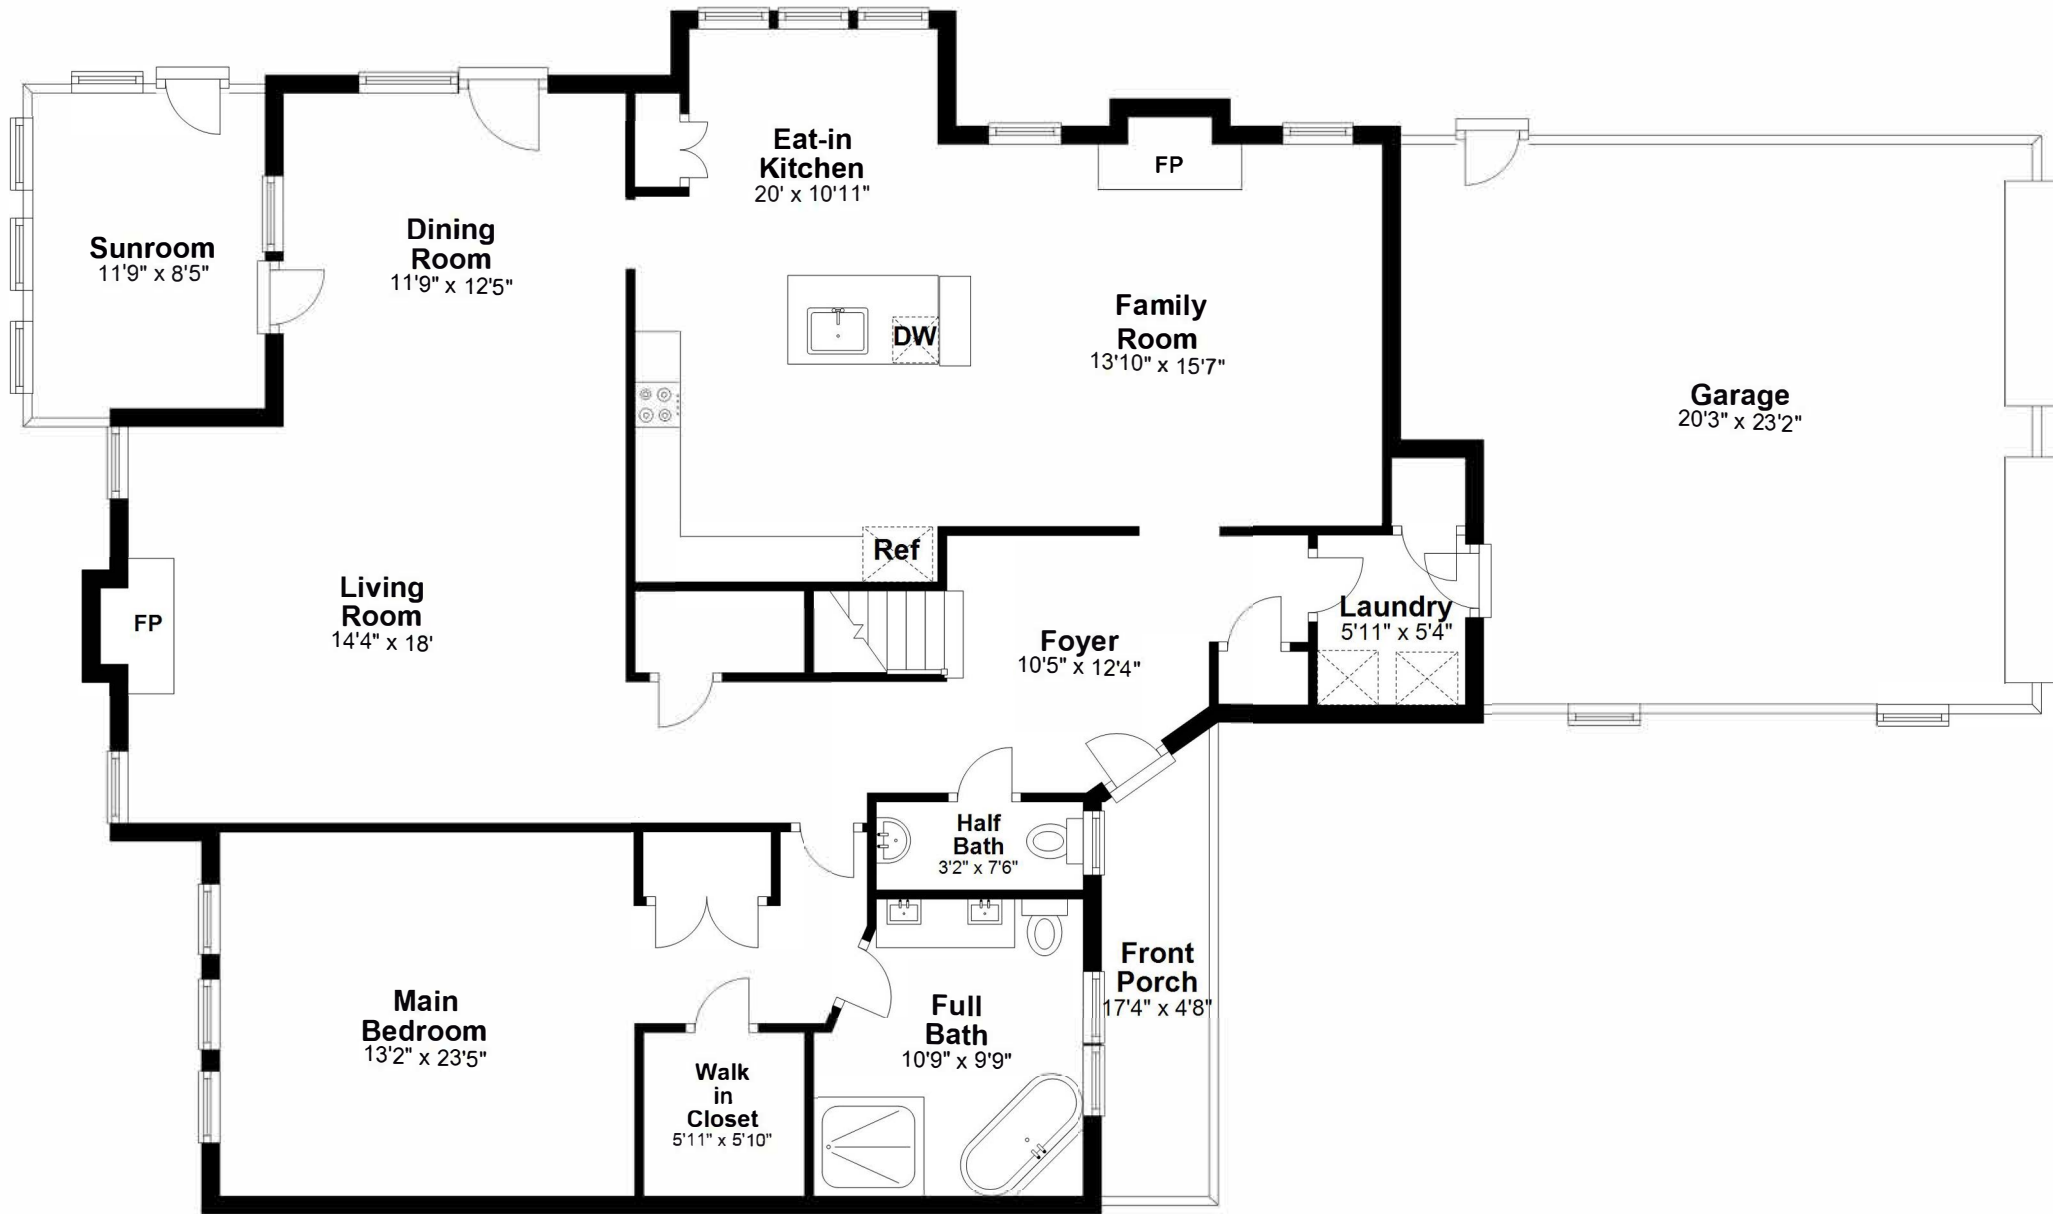

# 6 Emery Road, Bedford, MA

First Floor - Approx. 1530 sq. ft.

Room sizes and square footage estimates are approximate.

# 6 Emery Road, Bedford, MA

Second Floor - Approx. 630 sq. ft.

Room sizes and square footage estimates are approximate.