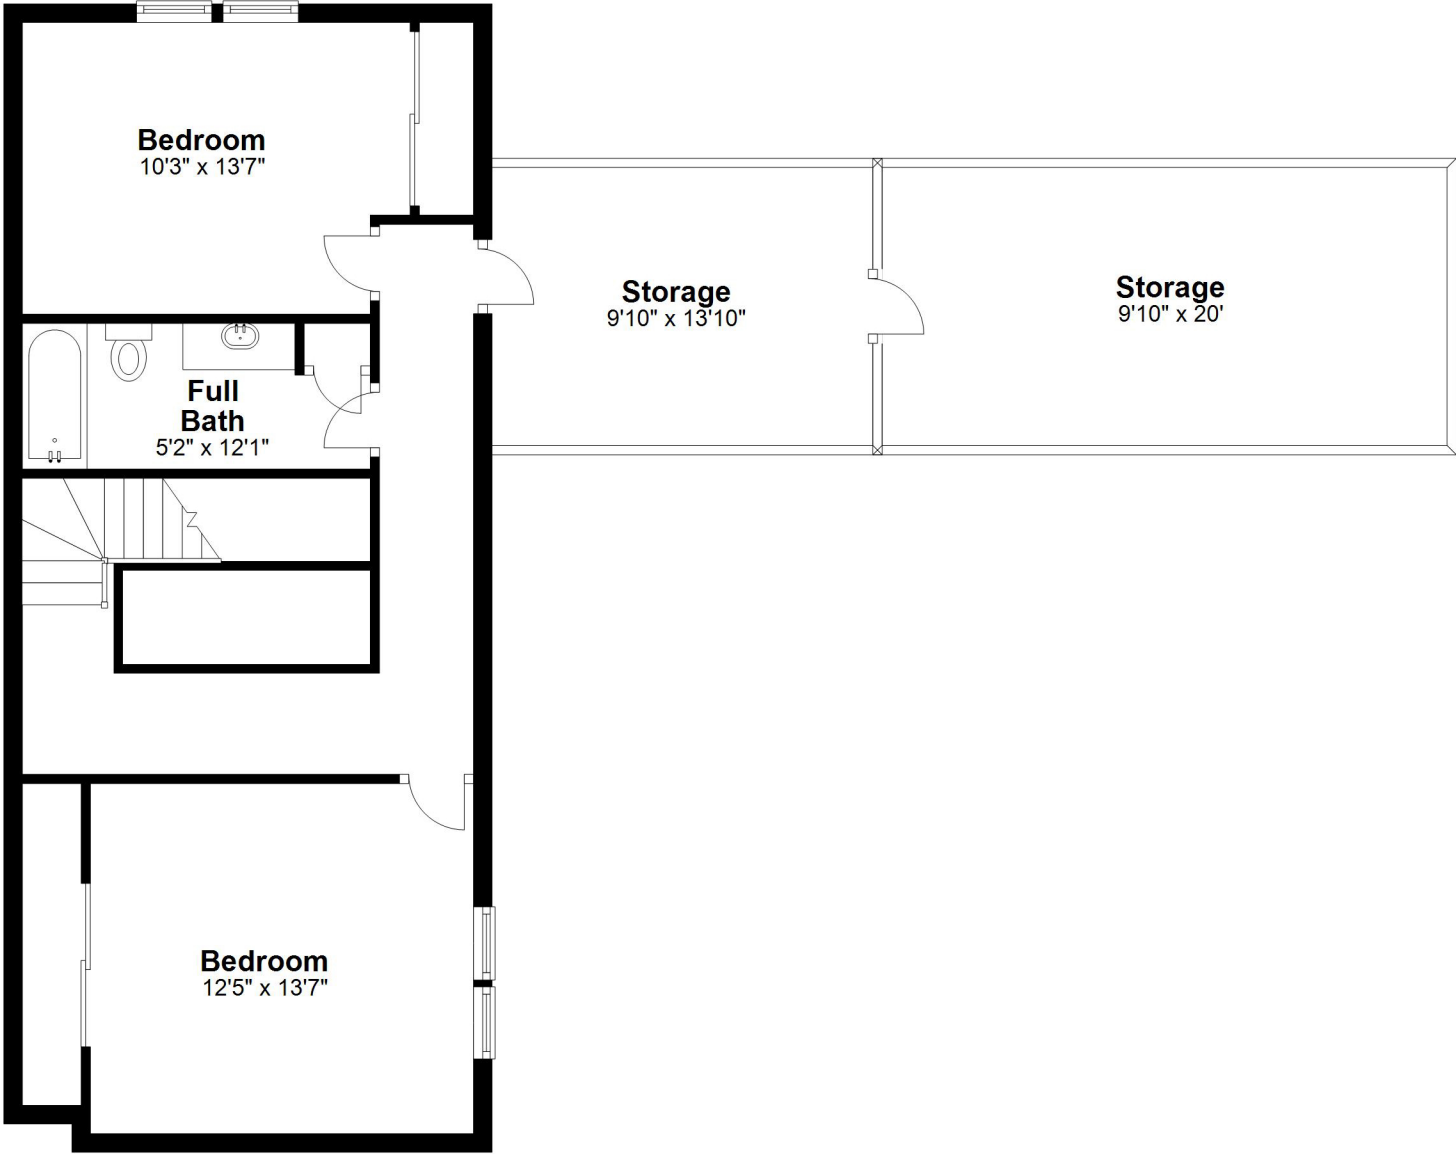

# 6 Emery Road, Bedford, MA

First Floor - Approx. 1530 sq. ft.

Room sizes and square footage estimates are approximate.

# 6 Emery Road, Bedford, MA

Second Floor - Approx. 630 sq. ft.

Room sizes and square footage estimates are approximate.