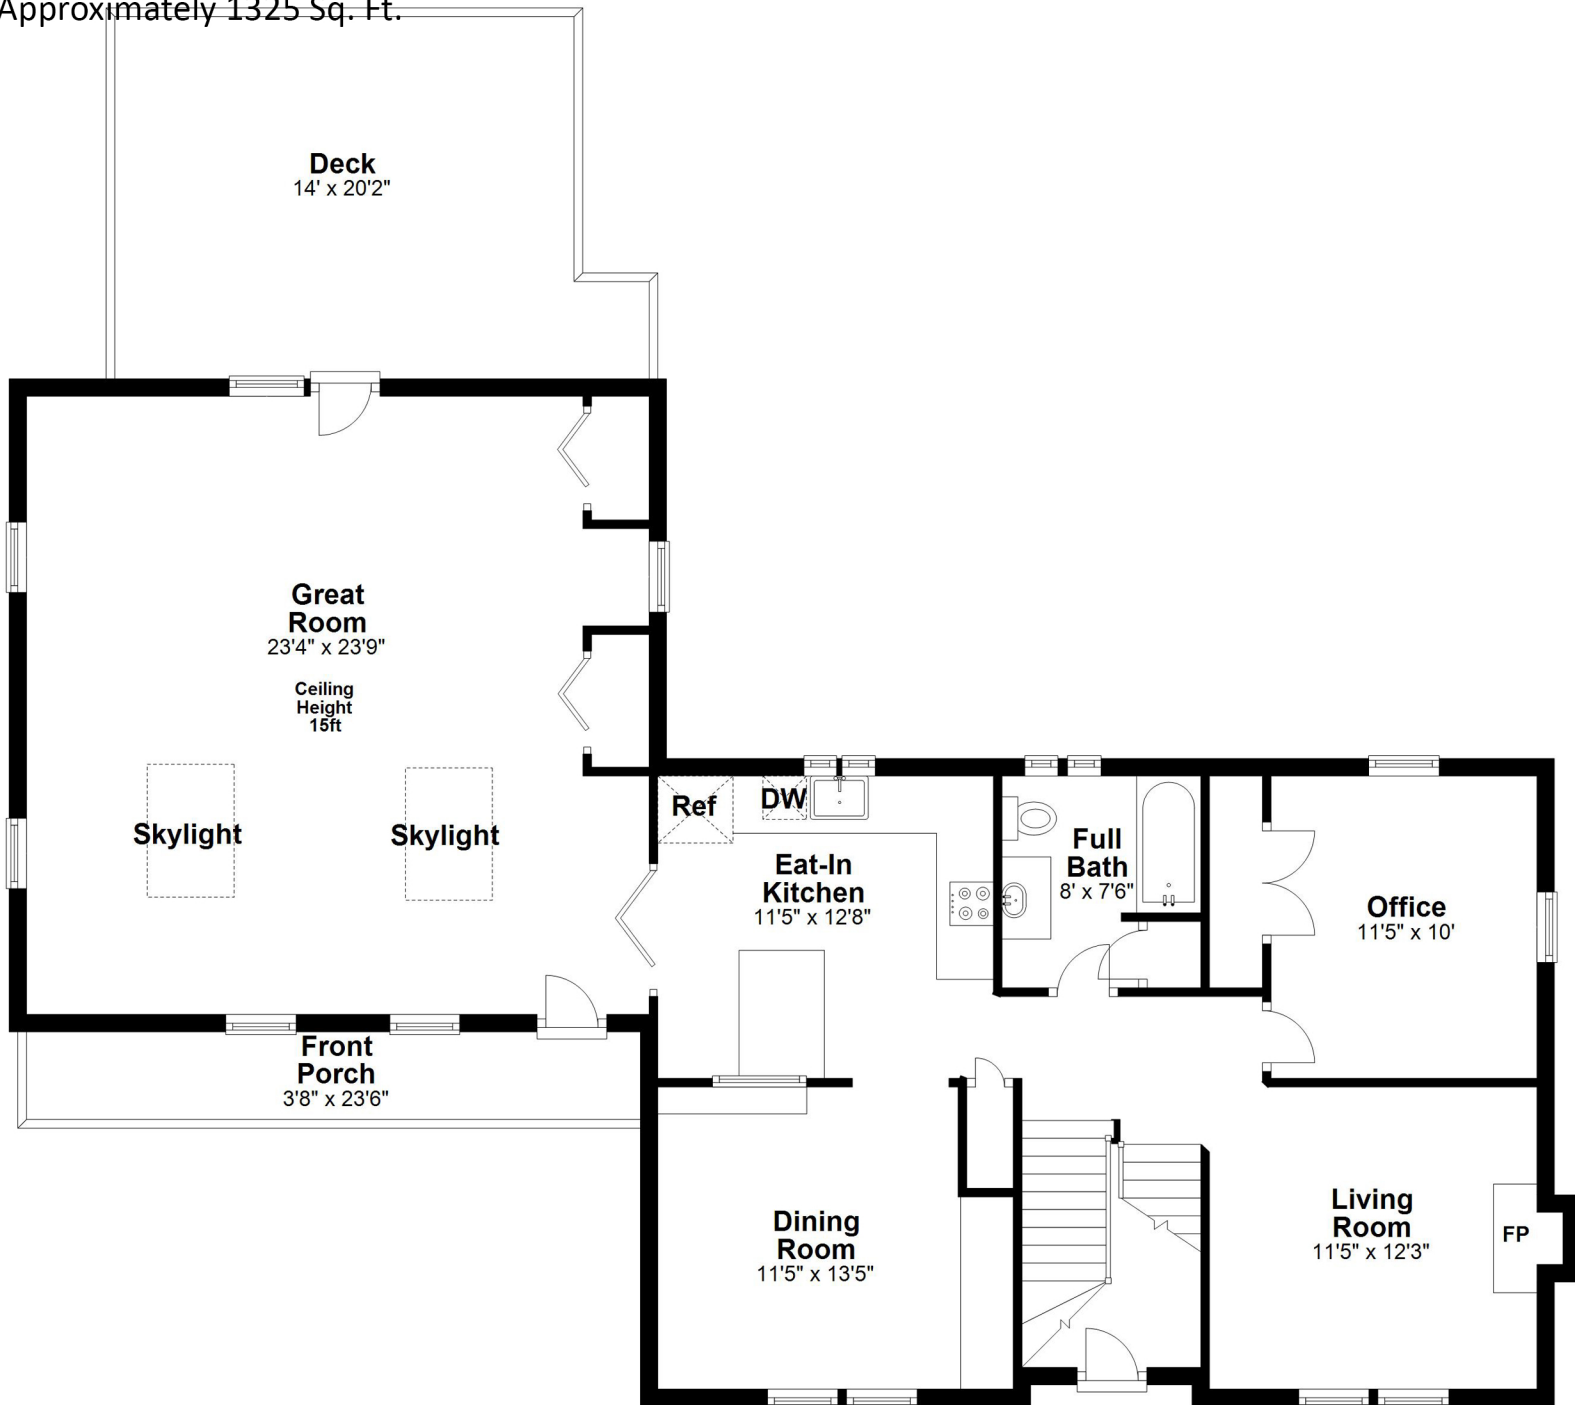

6 Karl Drive, Billerica, MA

First Floor - Approximately 1325 Sq. Ft.

Room dimensions and square footage estimates are approximate and should be independently verified.

6 Karl Drive, Billerica, MA

Second Floor - Approximately 750 Sq. Ft.

Room dimensions and square footage estimates are approximate and should be independently verified.

6 Karl Drive, Billerica, MA

Basement - Approximately 725 Sq. Ft.

Room dimensions and square footage estimates are approximate and should be independently verified.