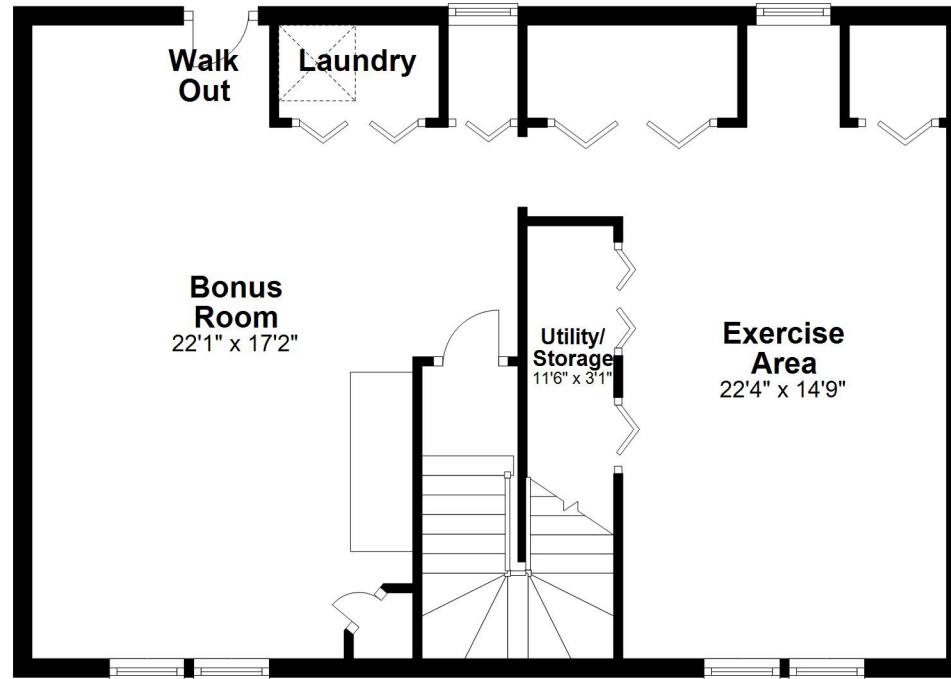

6 Karl Drive, Billerica, MA

First Floor - Approximately 1325 Sq. Ft.

Room dimensions and square footage estimates are approximate and should be independently verified.

6 Karl Drive, Billerica, MA

Second Floor - Approximately 750 Sq. Ft.

Room dimensions and square footage estimates are approximate and should be independently verified.

6 Karl Drive, Billerica, MA

Basement - Approximately 725 Sq. Ft.

Room dimensions and square footage estimates are approximate and should be independently verified.