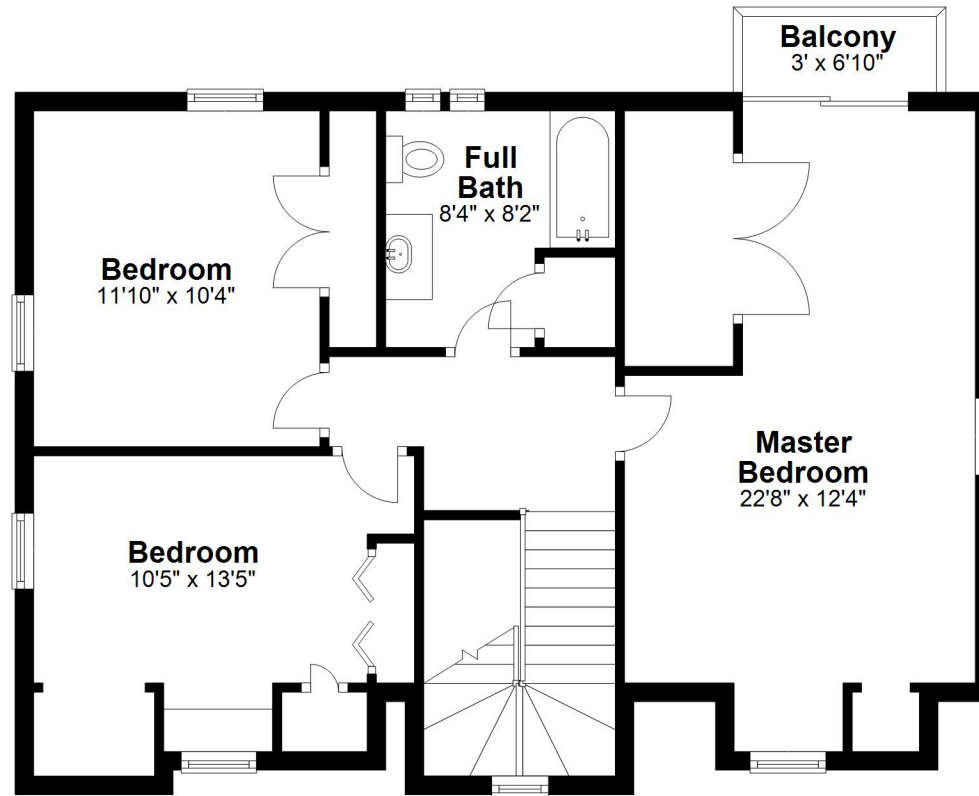

6 Karl Drive, Billerica, MA

First Floor - Approximately 1325 Sq. Ft.

Room dimensions and square footage estimates are approximate and should be independently verified.

6 Karl Drive, Billerica, MA

Second Floor - Approximately 750 Sq. Ft.

Room dimensions and square footage estimates are approximate and should be independently verified.

6 Karl Drive, Billerica, MA

Basement - Approximately 725 Sq. Ft.

Room dimensions and square footage estimates are approximate and should be independently verified.